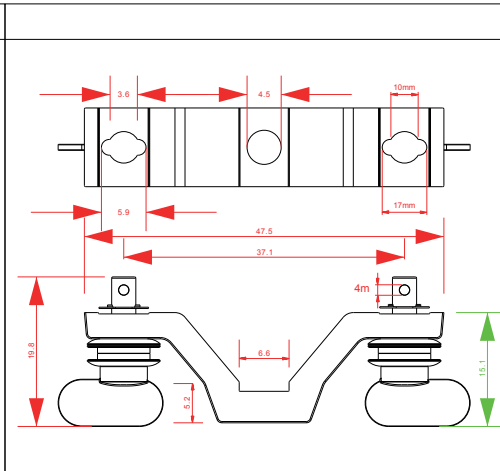

elumen8

OMEGA CLAMPS

Omega clamps provide a quick and convenient way to attach G clamps and couplers to many brands of lighting fixtures.

CLAM49

CLAM48

CLAM50