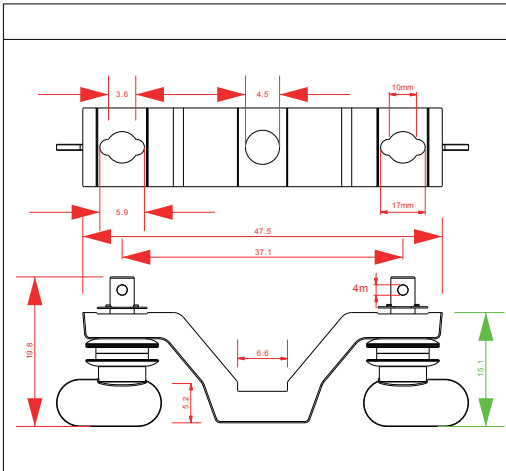

elumen8

OMEGA CLAMPS

Omega clamps provide a quick and convenient way to attach G clamps and couplers to many brands of lighting fixtures.

CLAM49

CLAM48

CLAM50