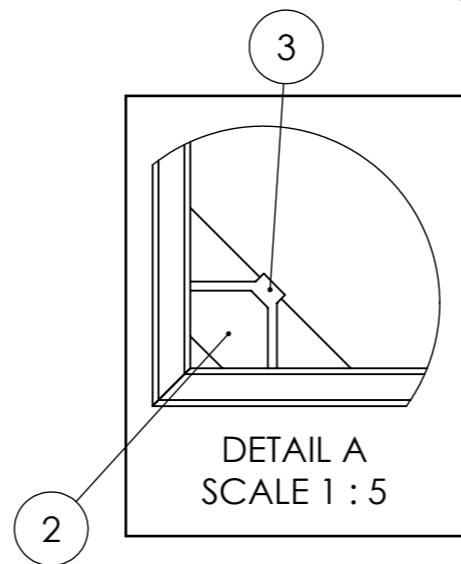

5

| PART NUMBER | PART NAME | QTY |
|-------------|---------------------|-----|
| 1 | 4ft - SIDE | 4 |
| 2 | LEG RECEIVER | 4 |
| 3 | LEG TIGHTENING BOLT | 4 |
| 4 | BRACE 50 x 25 x 3 | 1 |
| 5 | BRACE 25 x 25 x 3 | 2 |
| 6 | PLYWOOD - 4ft x 4ft | 1 |

GT Tour Deck 4 x 4ft Stage Platform

SCALE - 1:10 WEIGHT: 41KG