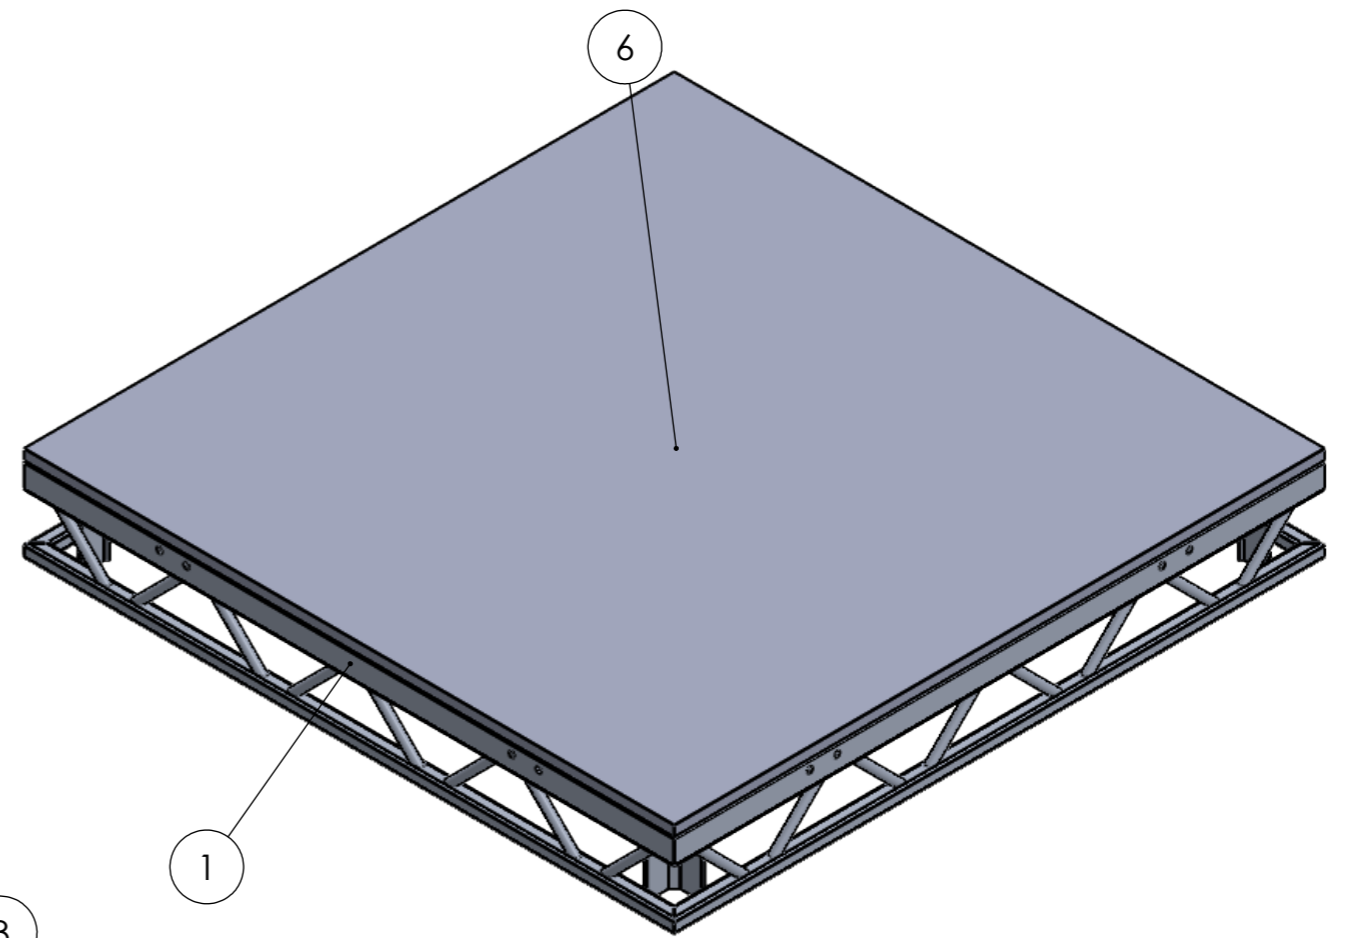

5

| PART NUMBER | PART NAME | QTY |
|-------------|---------------------|-----|
| 1 | 4ft - SIDE | 4 |
| 2 | LEG RECEIVER | 4 |
| 3 | LEG TIGHTENING BOLT | 4 |
| 4 | BRACE 50 x 25 x 3 | 1 |
| 5 | BRACE 25 x 25 x 3 | 2 |
| 6 | PLYWOOD - 4ft x 4ft | 1 |

GT Tour Deck 4 x 4ft Stage Platform

SCALE - 1:10 WEIGHT: 41KG