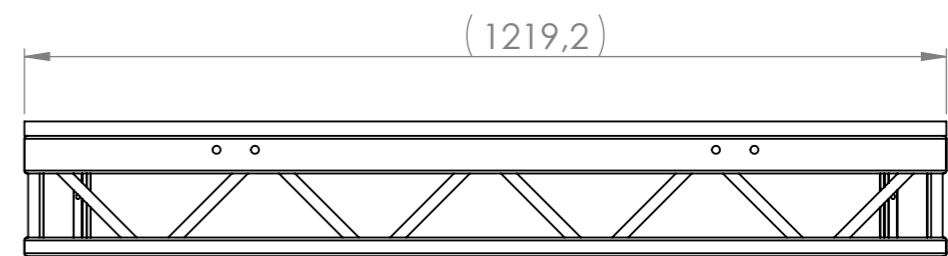

5

| PART NUMBER | PART NAME | QTY |
|-------------|---------------------|-----|
| 1 | 4ft - SIDE | 4 |
| 2 | LEG RECEIVER | 4 |
| 3 | LEG TIGHTENING BOLT | 4 |
| 4 | BRACE 50 x 25 x 3 | 1 |
| 5 | BRACE 25 x 25 x 3 | 2 |
| 6 | PLYWOOD - 4ft x 4ft | 1 |

GT Tour Deck 4 x 4ft Stage Platform

SCALE - 1:10 WEIGHT: 41KG