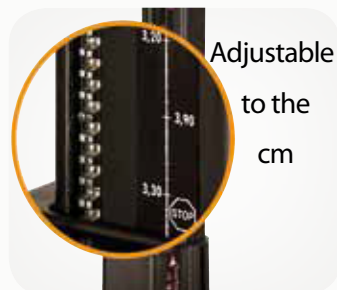

Adjustable
to the
cm