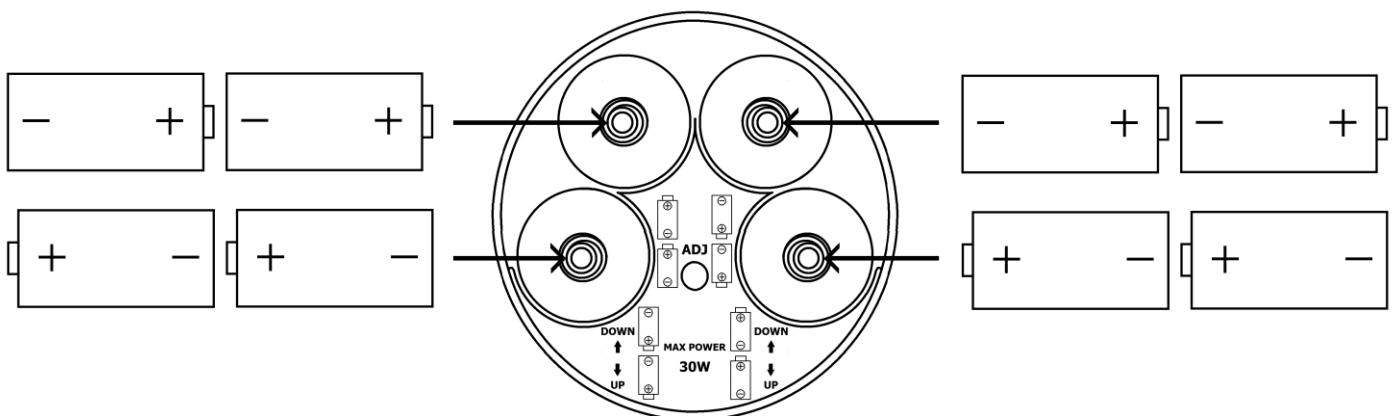

MG-220 MEGAPHONE

WARNING: THIS PRODUCT REQUIRES 8 "D" CELL BATTERIES, WHICH MUST BE LOADED CORRECTLY

PLEASE READ THE FOLLOWING BEFORE USING THIS PRODUCT

The MG-220 requires 8 x "D" cells, which must be loaded into the compartment the correct way round. If they are loaded incorrectly, the megaphone will not work and this may also cause damage to the unit.

Note: The 12V connector on the underside is **NOT** for re-charging.

Plastic sleeves are provided for loading the D cells into the compartment in pairs. When loaded correctly, the compartment should appear as shown below.