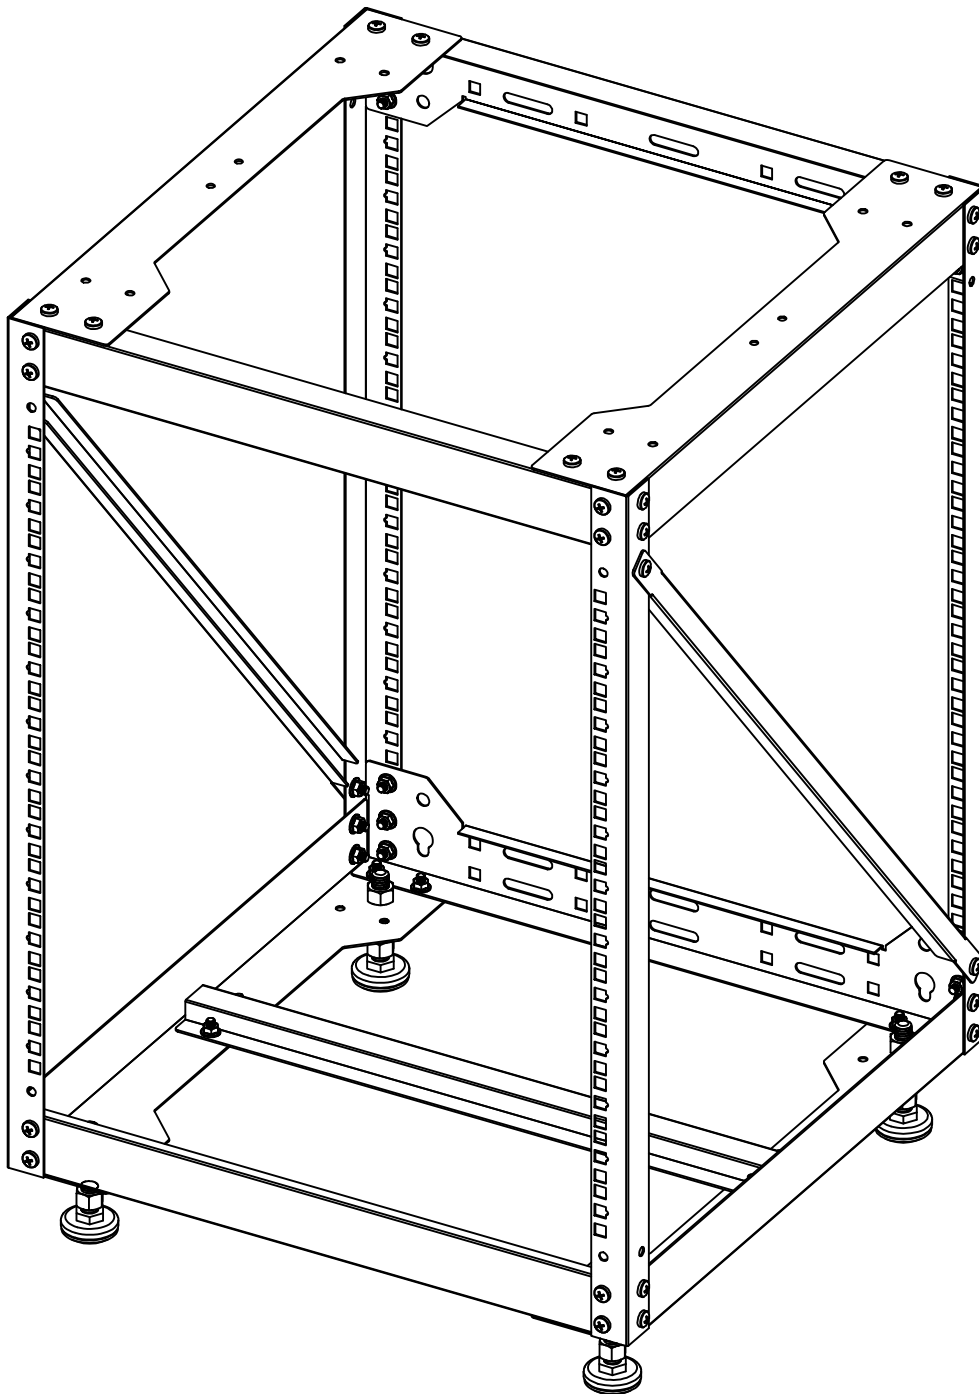

Open Rack Frame Assembly Guide

ITEM	Capacity	4U	6U	9U	12U	15U	18U
	QTY						
A: M6*12		60	60	60	60	60	60
B: M6		60	60	60	60	60	60
C: M12*70		4	4	4	4	4	4

Errors and omissions excepted. Copyright© 2023.
AVSL Group Ltd. Unit 2-4 Bridgewater Park, Taylor Rd. Manchester. M41 7JQ
AVSL (EUROPE) Ltd, Unit 3D North Point House, North Point Business Park, New Mallow Road, Cork, Ireland.