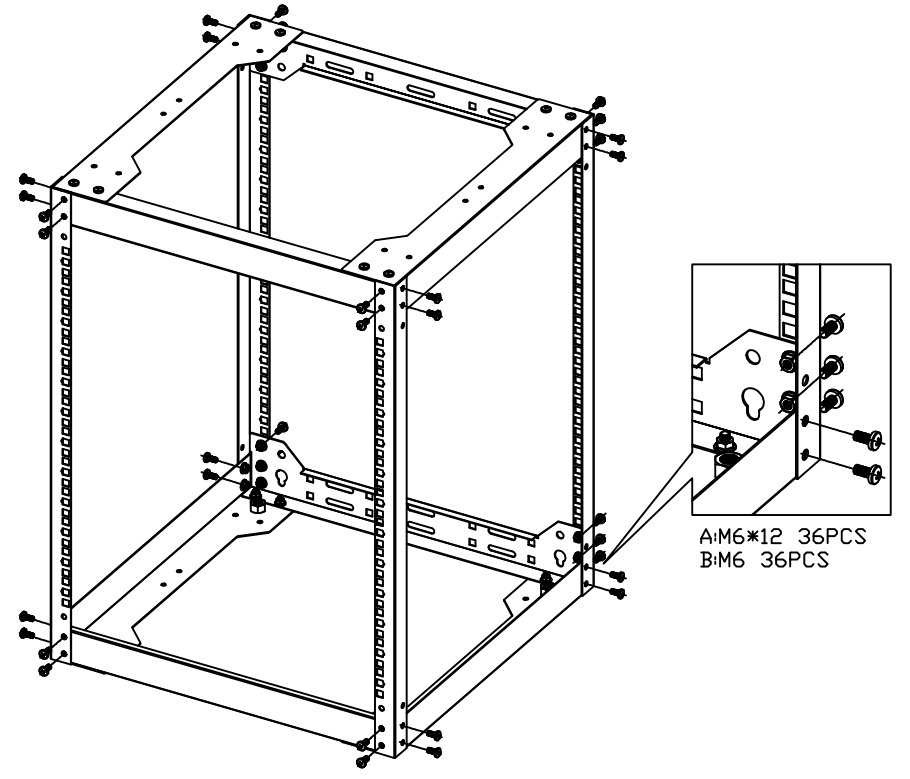

Open Rack Frame Assembly Guide

ITEM	Capacity	4U	6U	9U	12U	15U	18U
	QTY						
A: M6*12		60	60	60	60	60	60
B: M6		60	60	60	60	60	60
C: M12*70		4	4	4	4	4	4

Errors and omissions excepted. Copyright© 2023.
AVSL Group Ltd. Unit 2-4 Bridgewater Park, Taylor Rd. Manchester. M41 7JQ
AVSL (EUROPE) Ltd, Unit 3D North Point House, North Point Business Park, New Mallow Road, Cork, Ireland.