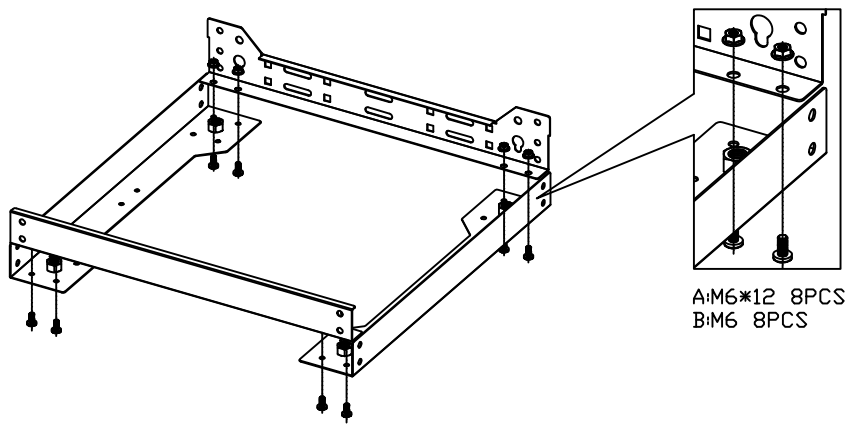

Open Rack Frame Assembly Guide

ITEM	Capacity	4U	6U	9U	12U	15U	18U
	QTY						
A: M6*12		60	60	60	60	60	60
B: M6		60	60	60	60	60	60
C: M12*70		4	4	4	4	4	4

Errors and omissions excepted. Copyright© 2023.
AVSL Group Ltd. Unit 2-4 Bridgewater Park, Taylor Rd. Manchester. M41 7JQ
AVSL (EUROPE) Ltd, Unit 3D North Point House, North Point Business Park, New Mallow Road, Cork, Ireland.