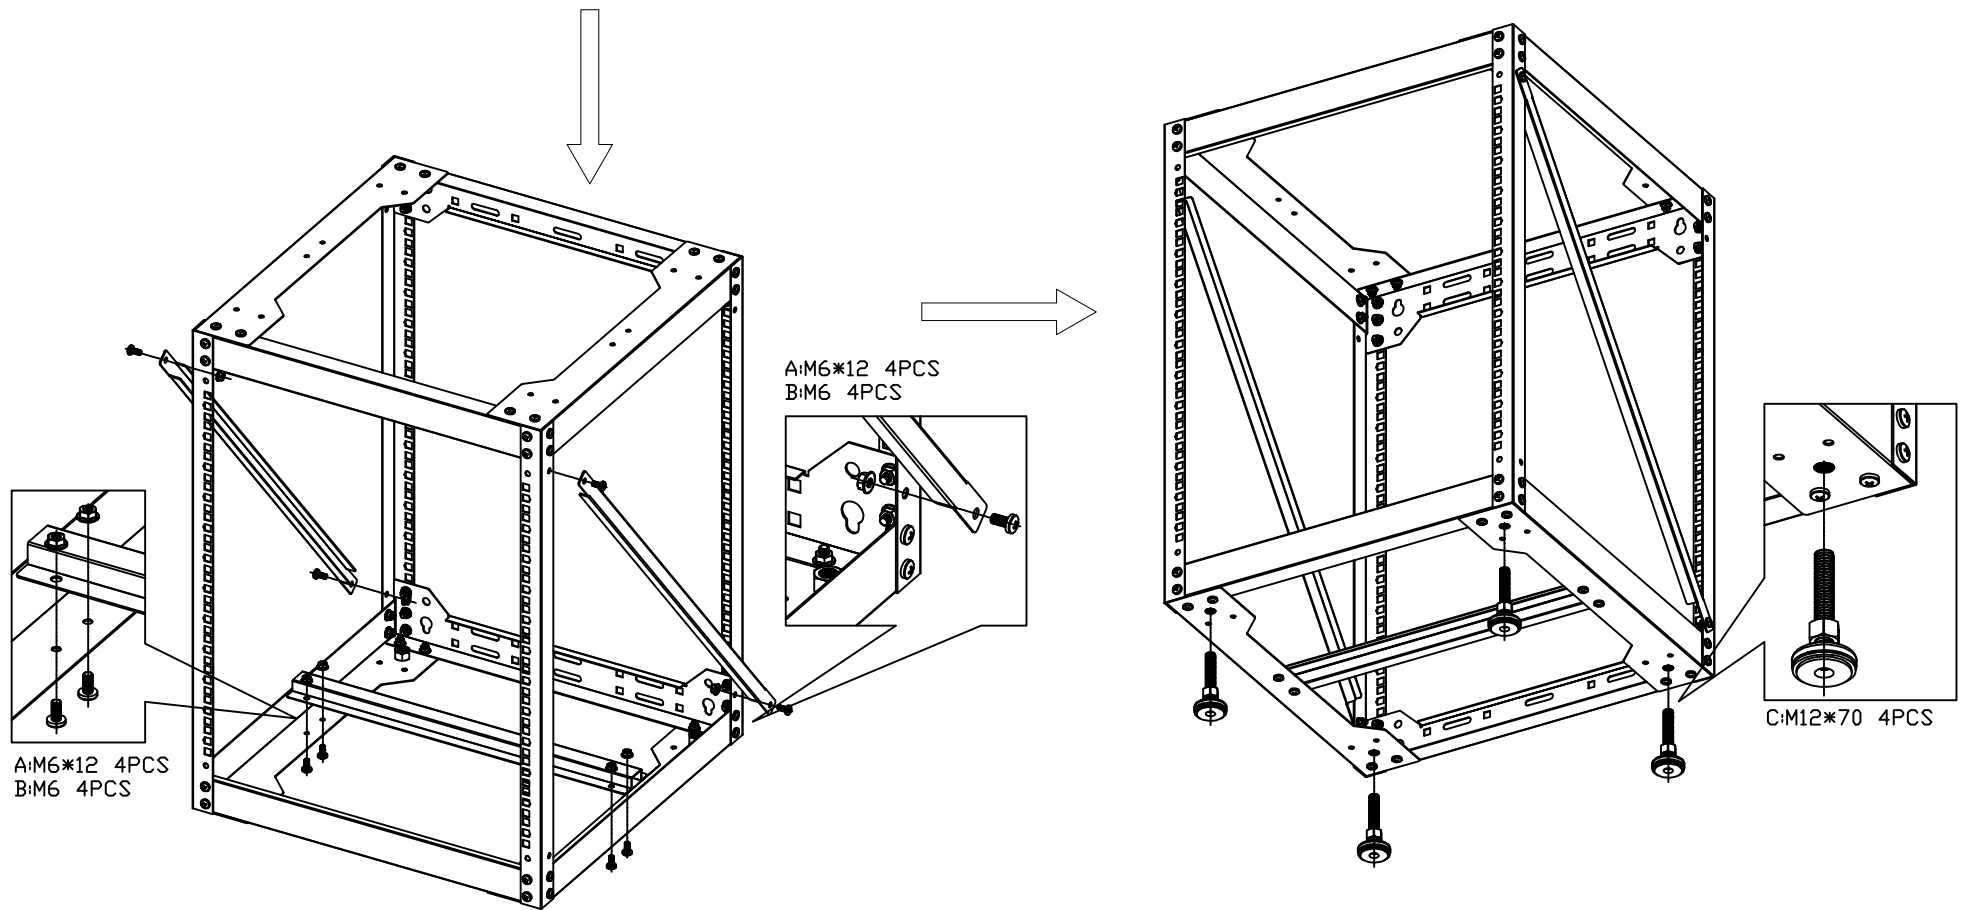

Open Rack Frame Assembly Guide

ITEM	Capacity	4U	6U	9U	12U	15U	18U
	QTY						
A: M6*12		60	60	60	60	60	60
B: M6		60	60	60	60	60	60
C: M12*70		4	4	4	4	4	4

Errors and omissions excepted. Copyright© 2023.
AVSL Group Ltd. Unit 2-4 Bridgewater Park, Taylor Rd. Manchester. M41 7JQ
AVSL (EUROPE) Ltd, Unit 3D North Point House, North Point Business Park, New Mallow Road, Cork, Ireland.