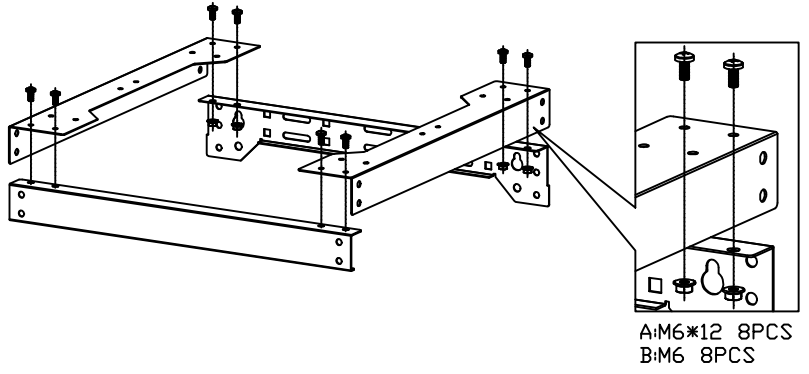

Open Rack Frame Assembly Guide

ITEM	Capacity	4U	6U	9U	12U	15U	18U
	QTY						
A: M6*12		60	60	60	60	60	60
B: M6		60	60	60	60	60	60
C: M12*70		4	4	4	4	4	4

Errors and omissions excepted. Copyright© 2023.
AVSL Group Ltd. Unit 2-4 Bridgewater Park, Taylor Rd. Manchester. M41 7JQ
AVSL (EUROPE) Ltd, Unit 3D North Point House, North Point Business Park, New Mallow Road, Cork, Ireland.