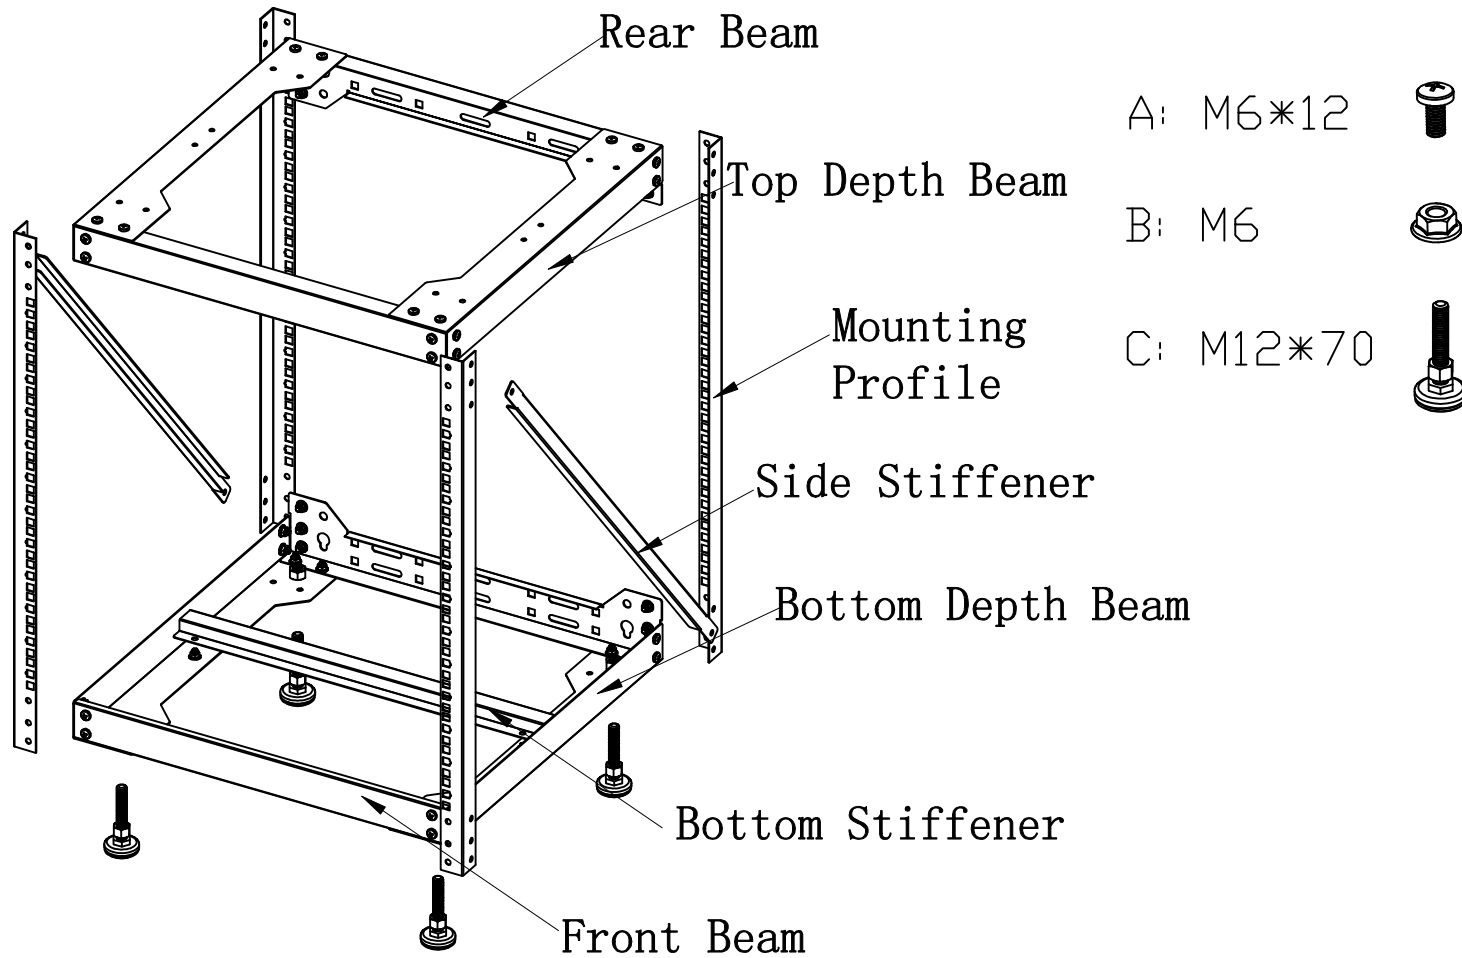

Open Rack Frame Assembly Guide

ITEM	Capacity	4U	6U	9U	12U	15U	18U
	QTY						
A: M6*12		60	60	60	60	60	60
B: M6		60	60	60	60	60	60
C: M12*70		4	4	4	4	4	4

Errors and omissions excepted. Copyright© 2023.
AVSL Group Ltd. Unit 2-4 Bridgewater Park, Taylor Rd. Manchester. M41 7JQ
AVSL (EUROPE) Ltd, Unit 3D North Point House, North Point Business Park, New Mallow Road, Cork, Ireland.