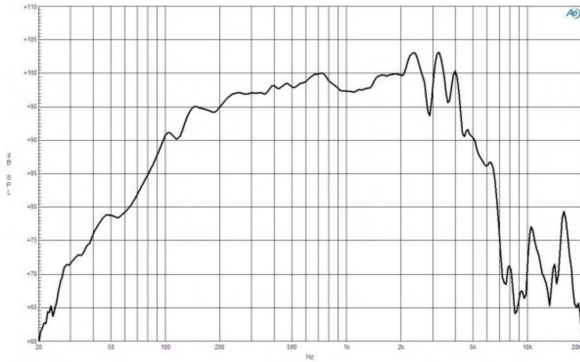

10FW64

8Ω**LF Drivers** - 10.0 Inches

- 500 W continuous program power capacity
- 64 mm (2.5 in) aluminium voice coil
- 65 - 3000 Hz response
- 98 dB sensitivity

10FW64

LF Drivers- 10.0 Inches

SPECIFICATIONS

Nominal Diameter	250 mm (10.0 in)
Nominal Impedance	8 Ω
Minimum Impedance	6.4 Ω
Nominal Power Handling ¹	250 W
Continuous power handling ²	500 W
Sensitivity (1W/1m) ³	98.0 dB
Frequency Range	65 - 3000 Hz
Voice Coil Diameter	64 mm (2.5 in)
Winding Material	Aluminium
Former Material	Glass Fibre
Winding Depth	14.0 mm (0.55 in)
Magnetic Gap Depth	8.0 mm (0.31 in)
Flux Density	1.25 T

PARAMETERS⁴

Resonance Frequency	63 Hz
Re	5.0 Ω
Qes	0.25
Qms	3.4
Qts	0.23
Vas	27.0 dm ³ (0.95 ft ³)
Sd	320.0 cm ² (50.0 in ²)
η _o	2.6 %
Xmax	± 5.0 mm
Xvar	± 5.5 mm
Mms	34.0 g
Bl	16.4 Txm
Le	0.9 mH
EBP	252 Hz

SERVICE KIT

Recone kit	RCK10FW648
------------	------------

1. 2 hours test made with continuous pink noise signal within the range Fs-10Fs. Power calculated on rated minimum impedance. Loudspeaker in free air.
2. Power on Continuous Program is defined as 3 dB greater than the Nominal rating.
3. Applied RMS Voltage is set to 2.83 V for 8 ohms Nominal Impedance.
4. Thiele-Small parameters are measured after a high level 20 Hz sine wave preconditioning test.