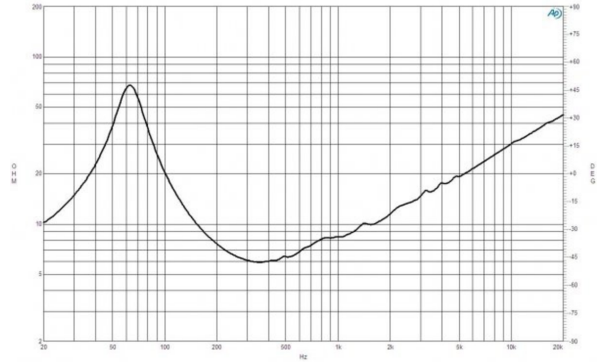

10FW64

8Ω**LF Drivers** - 10.0 Inches

- 500 W continuous program power capacity
- 64 mm (2.5 in) aluminium voice coil
- 65 - 3000 Hz response
- 98 dB sensitivity

10FW64

LF Drivers- 10.0 Inches

SPECIFICATIONS

Nominal Diameter	250 mm (10.0 in)
Nominal Impedance	8 Ω
Minimum Impedance	6.4 Ω
Nominal Power Handling ¹	250 W
Continuous power handling ²	500 W
Sensitivity (1W/1m) ³	98.0 dB
Frequency Range	65 - 3000 Hz
Voice Coil Diameter	64 mm (2.5 in)
Winding Material	Aluminium
Former Material	Glass Fibre
Winding Depth	14.0 mm (0.55 in)
Magnetic Gap Depth	8.0 mm (0.31 in)
Flux Density	1.25 T

DESIGN

Surround Shape	Double Roll
Cone Shape	Exponential
Magnet Material	Ferrite
Spider	Single
Pole Design	T-Pole
Woofer Cone Treatment	WP Waterproof Front Side
Recommended Enclosure	26.0 dm ³ (0.92 ft ³)
Recommended Tuning	62 Hz

PARAMETERS⁴

Resonance Frequency	63 Hz
Re	5.0 Ω
Qes	0.25
Qms	3.4
Qts	0.23
Vas	27.0 dm ³ (0.95 ft ³)
Sd	320.0 cm ² (50.0 in ²)
η _o	2.6 %
Xmax	± 5.0 mm
Xvar	± 5.5 mm
Mms	34.0 g
Bl	16.4 Txm
Le	0.9 mH
EBP	252 Hz