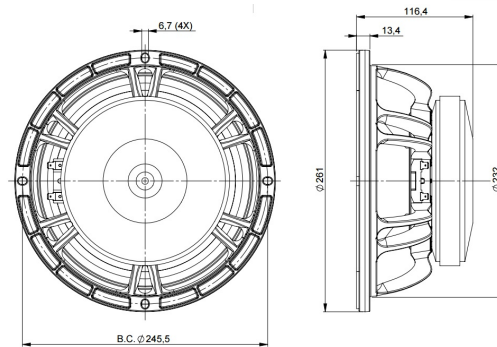

10FW64

8Ω**LF Drivers** - 10.0 Inches

- 500 W continuous program power capacity
- 64 mm (2.5 in) aluminium voice coil
- 65 - 3000 Hz response
- 98 dB sensitivity

10FW64

LF Drivers- 10.0 Inches

SPECIFICATIONS

Nominal Diameter	250 mm (10.0 in)
Nominal Impedance	8 Ω
Minimum Impedance	6.4 Ω
Nominal Power Handling ¹	250 W
Continuous power handling ²	500 W
Sensitivity (1W/1m) ³	98.0 dB
Frequency Range	65 - 3000 Hz
Voice Coil Diameter	64 mm (2.5 in)
Winding Material	Aluminium
Former Material	Glass Fibre
Winding Depth	14.0 mm (0.55 in)
Magnetic Gap Depth	8.0 mm (0.31 in)
Flux Density	1.25 T

DESIGN

Surround Shape	Double Roll
Cone Shape	Exponential
Magnet Material	Ferrite
Spider	Single
Pole Design	T-Pole
Woofer Cone Treatment	WP Waterproof Front Side
Recommended Enclosure	26.0 dm ³ (0.92 ft ³)
Recommended Tuning	62 Hz

MOUNTING AND SHIPPING INFO

Overall Diameter	261 mm (10.3 in)
Bolt Circle Diameter	245 mm (9.6 in)
Baffle Cutout Diameter	230.0 mm (8.8 in)
Depth	116 mm (4.6 in)
Flange and Gasket Thickness	13 mm (0.5 in)
Air Volume Occupied by Driver	2.5 dm ³ (0.09 ft ³)
Net Weight	5.9 kg (13.0 lb)
Shipping Units	1
Shipping Weight	6.5 kg (14.3 lb)
Shipping Box	295x314x175 mm (11.61x12.36x6.89 in)