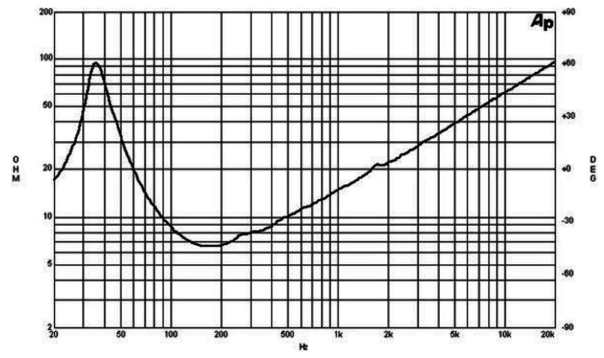

18PS76

8Ω**LF Drivers** - 18.0 Inches

- 1200 W continuous program power capacity
- 76 mm (3 in) copper voice coil
- 40 - 2000 Hz response
- 99 dB sensitivity
- Double silicone spider with optimized compliance

18PS76

LF Drivers- 18.0 Inches

SPECIFICATIONS

Nominal Diameter	460 mm (18.0 in)
Nominal Impedance	8 Ω
Minimum Impedance	6.5 Ω
Nominal Power Handling ¹	600 W
Continuous power handling ²	1200 W
Sensitivity (1W/1m) ³	99.0 dB
Frequency Range	40 - 2000 Hz
Voice Coil Diameter	76 mm (3.0 in)
Winding Material	Copper
Former Material	Glass Fibre
Winding Depth	24.0 mm (0.92 in)
Magnetic Gap Depth	11.0 mm (0.4 in)
Flux Density	1.25 T

PARAMETERS⁴

Resonance Frequency	39 Hz
Re	5.0 Ω
Qes	0.29
Qms	6.1
Qts	0.27
Vas	207.0 dm ³ (7.2 ft ³)
Sd	1210.0 cm ² (187.6 in ²)
η_0	4.0 %
Xmax	\pm 7.0 mm
Xvar	\pm 8.0 mm
Mms	149.0 g
Bl	25.8 Txm
Le	1.9 mH
EBP	134 Hz