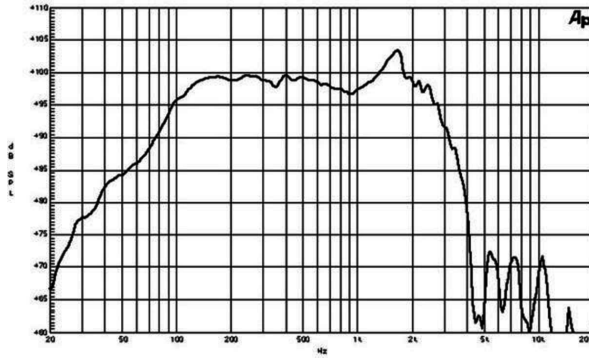

18PS76

8Ω**LF Drivers** - 18.0 Inches

- 1200 W continuous program power capacity
- 76 mm (3 in) copper voice coil
- 40 - 2000 Hz response
- 99 dB sensitivity
- Double silicone spider with optimized compliance

18PS76

LF Drivers- 18.0 Inches

SPECIFICATIONS

Nominal Diameter	460 mm (18.0 in)
Nominal Impedance	8 Ω
Minimum Impedance	6.5 Ω
Nominal Power Handling ¹	600 W
Continuous power handling ²	1200 W
Sensitivity (1W/1m) ³	99.0 dB
Frequency Range	40 - 2000 Hz
Voice Coil Diameter	76 mm (3.0 in)
Winding Material	Copper
Former Material	Glass Fibre
Winding Depth	24.0 mm (0.92 in)
Magnetic Gap Depth	11.0 mm (0.4 in)
Flux Density	1.25 T

PARAMETERS⁴

Resonance Frequency	39 Hz
Re	5.0 Ω
Qes	0.29
Qms	6.1
Qts	0.27
Vas	207.0 dm ³ (7.2 ft ³)
Sd	1210.0 cm ² (187.6 in ²)
η_0	4.0 %
Xmax	\pm 7.0 mm
Xvar	\pm 8.0 mm
Mms	149.0 g
Bl	25.8 Txm
Le	1.9 mH
EBP	134 Hz