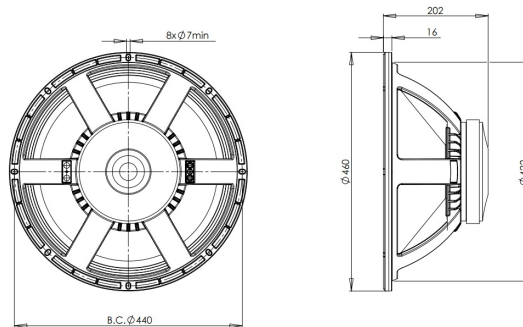

18PS76

8Ω**LF Drivers** - 18.0 Inches

- 1200 W continuous program power capacity
- 76 mm (3 in) copper voice coil
- 40 - 2000 Hz response
- 99 dB sensitivity
- Double silicone spider with optimized compliance

18PS76

LF Drivers- 18.0 Inches

SPECIFICATIONS

Nominal Diameter	460 mm (18.0 in)
Nominal Impedance	8 Ω
Minimum Impedance	6.5 Ω
Nominal Power Handling ¹	600 W
Continuous power handling ²	1200 W
Sensitivity (1W/1m) ³	99.0 dB
Frequency Range	40 - 2000 Hz
Voice Coil Diameter	76 mm (3.0 in)
Winding Material	Copper
Former Material	Glass Fibre
Winding Depth	24.0 mm (0.92 in)
Magnetic Gap Depth	11.0 mm (0.4 in)
Flux Density	1.25 T

DESIGN

Surround Shape	Triple Roll
Cone Shape	Exponential
Magnet Material	Ferrite
Spider	Double Silicone
Pole Design	Straight Pole
Woofer Cone Treatment	TWP Waterproof Both Sides
Recommended Enclosure	150.0 dm ³ (5.3 ft ³)
Recommended Tuning	45 Hz

MOUNTING AND SHIPPING INFO

Overall Diameter	460 mm (18.0 in)
Bolt Circle Diameter	440 mm (17.3 in)
Baffle Cutout Diameter	422.0 mm (16.6 in)
Depth	202 mm (7.95 in)
Flange and Gasket Thickness	16 mm (0.62 in)
Air Volume Occupied by Driver	9.0 dm ³ (0.32 ft ³)
Net Weight	10.8 kg (23.81 lb)
Shipping Units	1
Shipping Weight	12.5 kg (27.56 lb)
Shipping Box	500x495x275 mm (19.69x19.49x10.83 in)