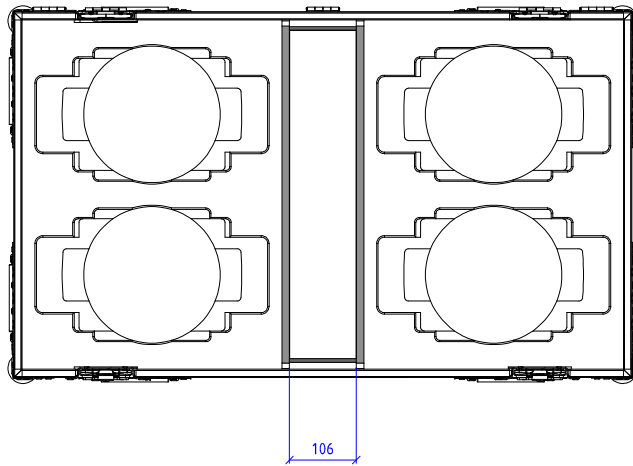

A - A

Scale 1:12	TC 4x Chauvet Rogue Outcast 2X Wash	Date 05/09/2022
A4		Reference number: 104473
Bulldog Diamond	Chauvet	 Units: mm