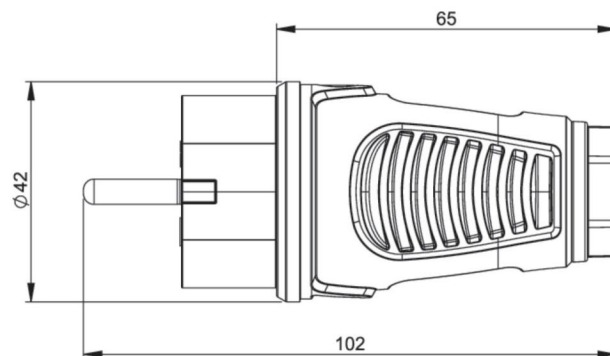

article#	0521-ss
article description	Taurus2 rubber plug 2SL IP54 (black)
description long	Safety plug series Taurus2 - rubber color (housing/ring): black/black material (housing/contact carrier): TPE/PA6 earthing system: dual earthing system 16A/ 250V AC / 3p (2P+E), protection rating: IP54
GTIN (EAN)	9003399468957
country of origin	AT
customs number	85366990
net weight	0.068 kg
packaging quantity	30
minimum order quantity	200

ETIM 9.0	EC000242
Model	Hybrid plug CEE 7/7 (type E/F)
Protective contact	Earthing clips
Material	Rubber
Material quality	Thermoplastic
Degree of protection (IP)	IP54
Insert direction	Straight
Connection system	Screwed terminal
Colour	Black
Number of poles	3
Nominal voltage	250 V
Nominal current	16 A
For heavy conditions according to VDE	True

K (cable Ø)	6-13 mm
wire flexible	0,75-2,5 mm ²
contact screws	80 Ncm
housing screws	110 Ncm
strain relief	110 Ncm
dismantling length	30 mm
stripping length	7 mm
ambient temperature	-25 – 40 °C

<https://www.pcelectric.at/shop/en/?func=detail&artnr=0521-ss>