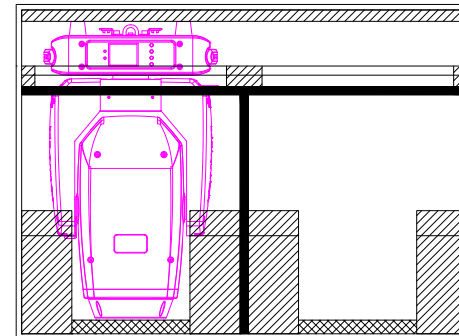

## Product Details

**Brand:** Equinox

**Product name:** Twin Fusion 400 Zoom Hybrid Flight Case

**Order code:** EQLED459C