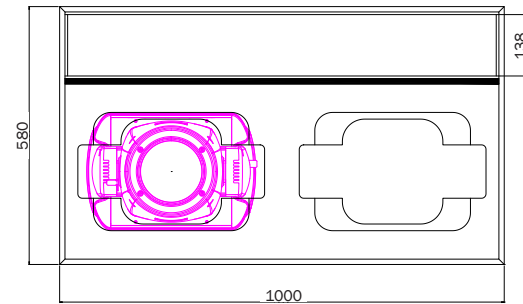

## Product Details

**Brand:** Equinox

**Product name:** Twin Fusion 400 Zoom Hybrid Flight Case

**Order code:** EQLED459C