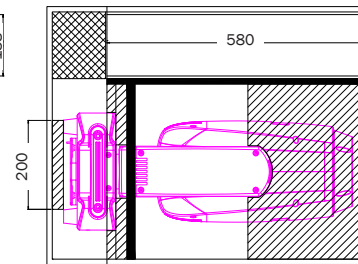

## Product Details

**Brand:** Equinox

**Product name:** Twin Fusion 400 Zoom Hybrid Flight Case

**Order code:** EQLED459C