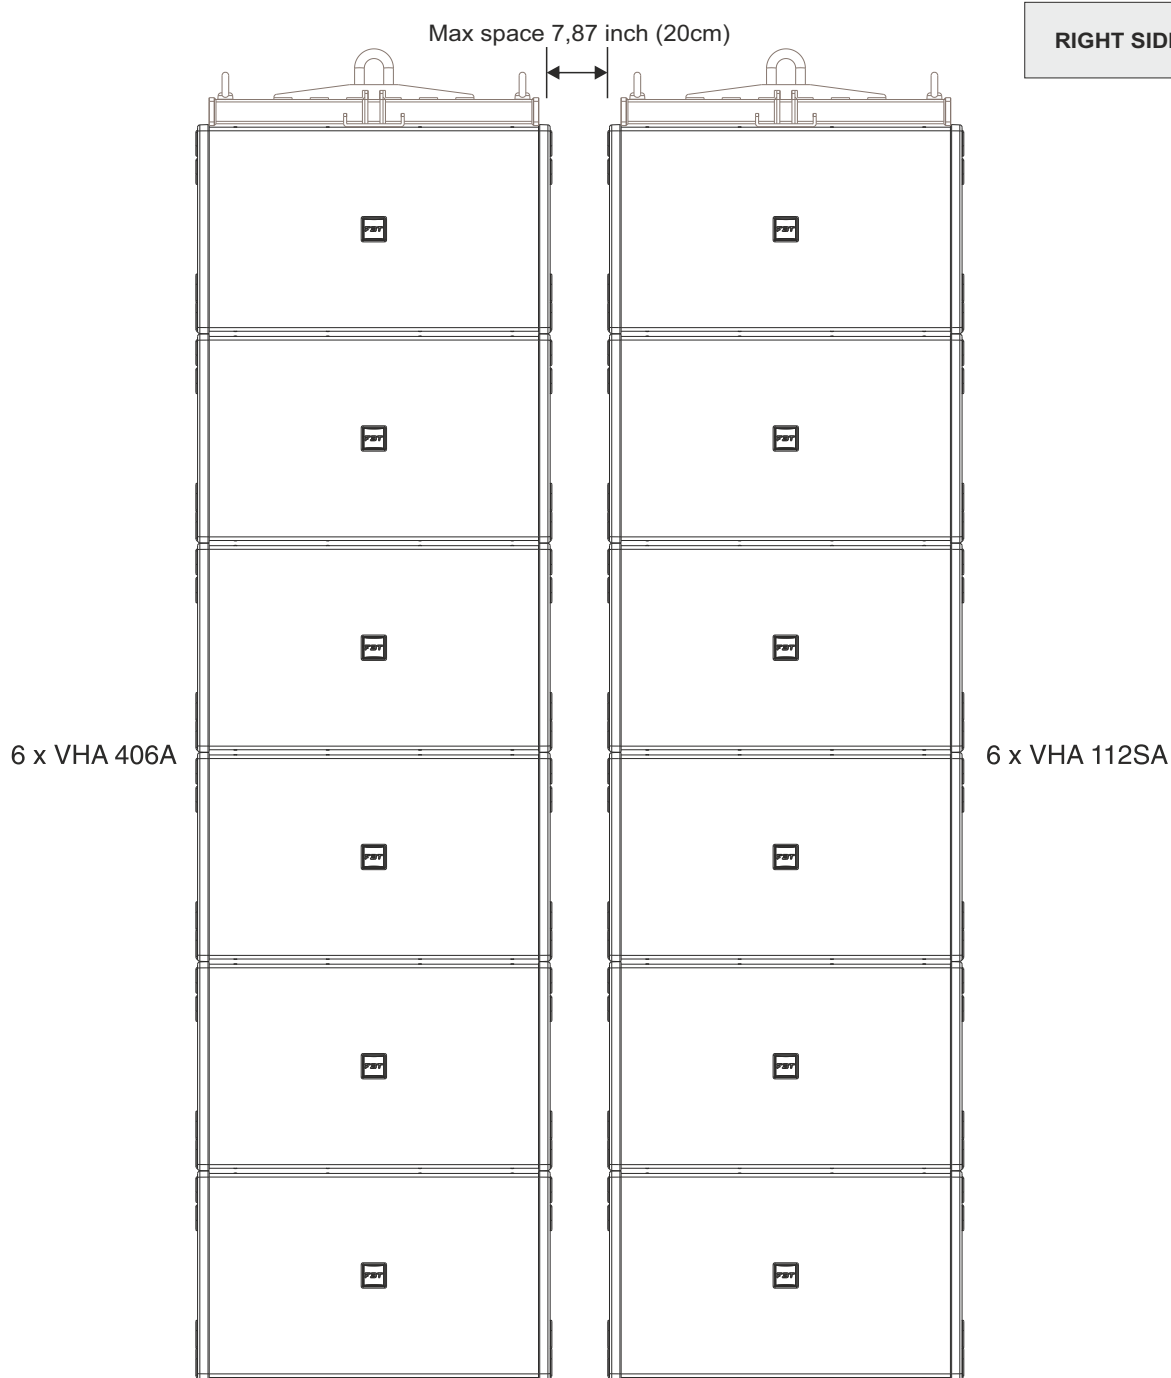

HORIZON

Vertical Horizontal Line Array

Power: 45.200W in total
148dB @1mt
110dB @80mt
3200mq. with 9600 people

SYSTEM CONFIGURATION: 6 x VHA 406A + 6 x VHA 112SA + 4 x VHA 118SA