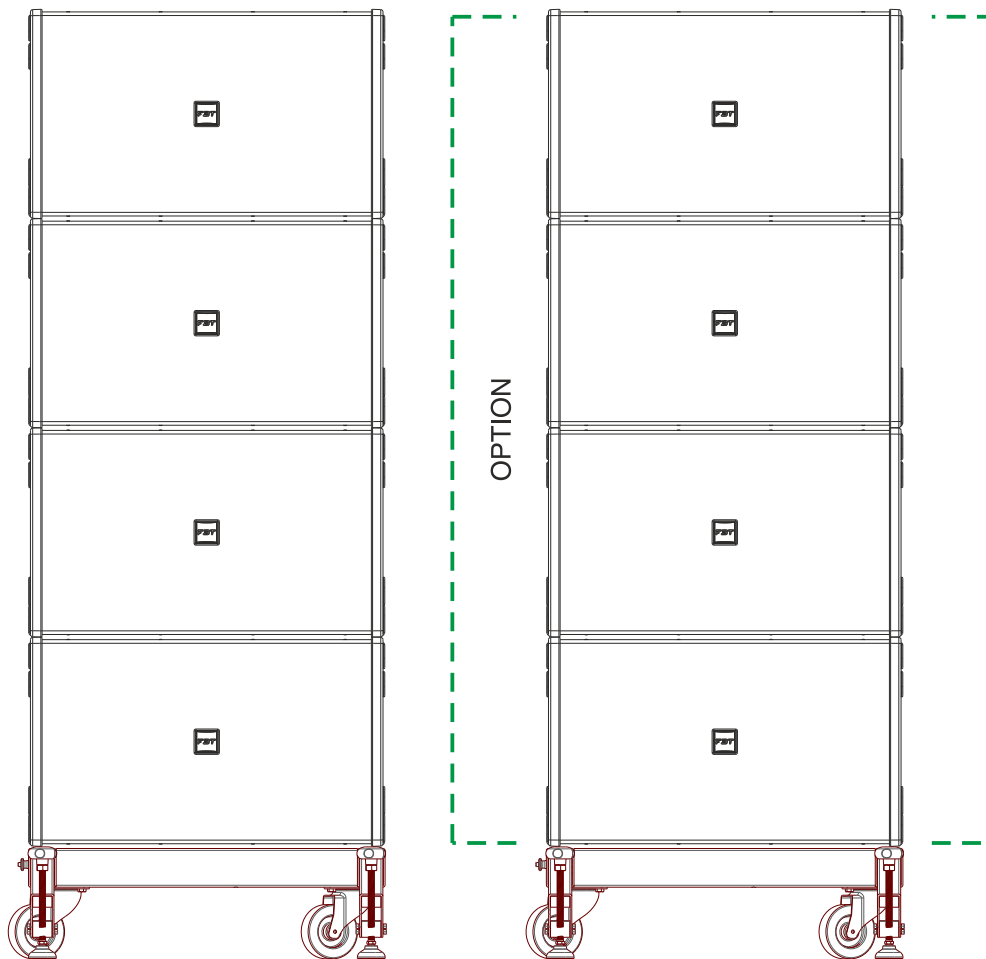

Power: 22.600W in total
143dB @1mt
110dB @45mt
1000mq. with 3000 people

SYSTEM CONFIGURATION: 3 x VHA 406A + 3 x VHA 112SA + 2 x VHA 118SA (3 WAY)

HORIZONTAL

RIGHT SIDE

3 WAY WITH OPTION

SYSTEM CONFIGURATION: 4 x VHA 406A + 4 x VHA 112SA + 2 x VHA 118SA
2 or 3 WAY (Option)

RIGHT SIDE

Max space 7,87 inch (20cm)

4 x VHA 406A

4 x VHA 112SA

STAGE

2 x VHA 118SA