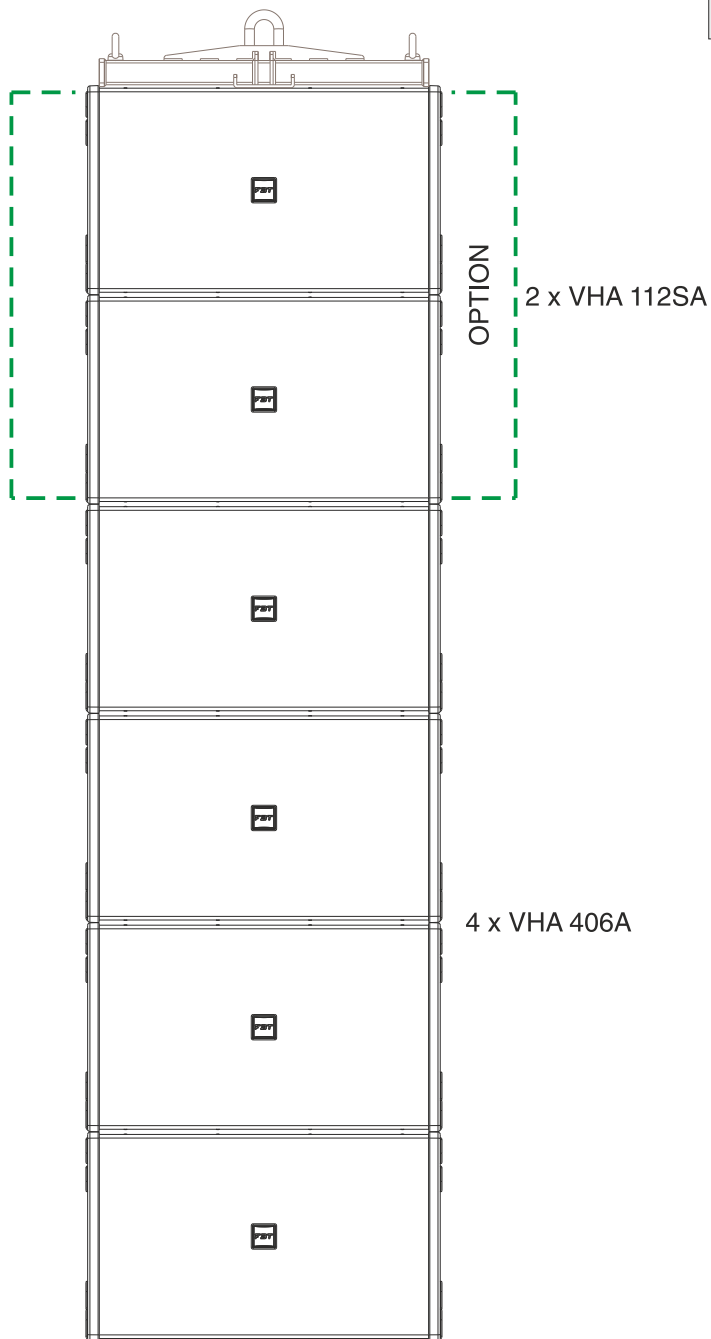

HORIZON

Vertical Horizontal Line Array

Power: 22.000W in total
140dB @ 1mt
100dB @ 50mt
1250mq. with 3700 people

SYSTEM CONFIGURATION: 2 x VHA 112SA + 4 x VHA 406A + 2 x VHA 118SA

RIGHT SIDE