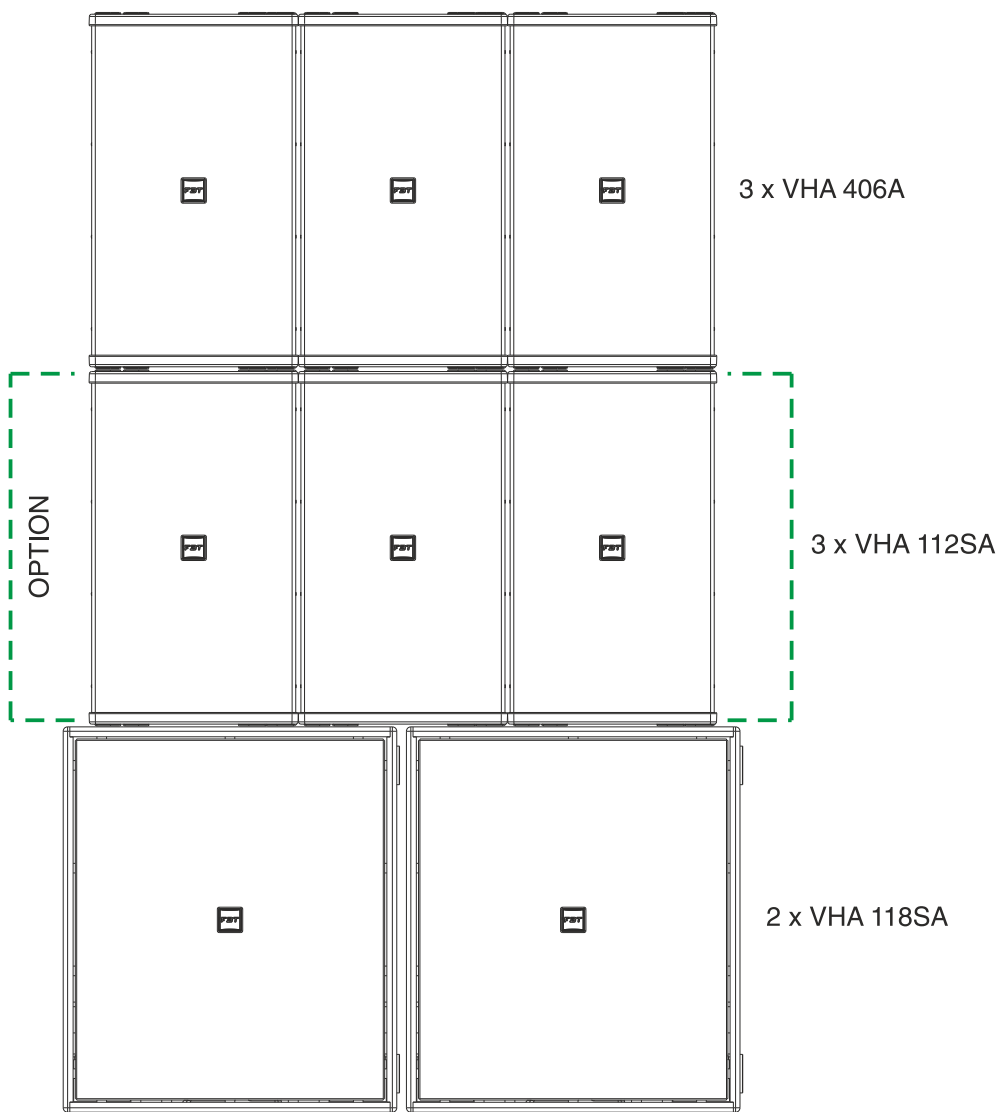

HORIZON

Vertical Horizontal Line Array

Power: 22.600W in total
143dB @1mt
110dB @45mt
1000mq. with 3000 people

SYSTEM CONFIGURATION: 3 x VHA 406A + 3 x VHA 112SA + 2 x VHA 118SA (3 WAY)

HORIZONTAL

RIGHT SIDE

3 WAY WITH OPTION