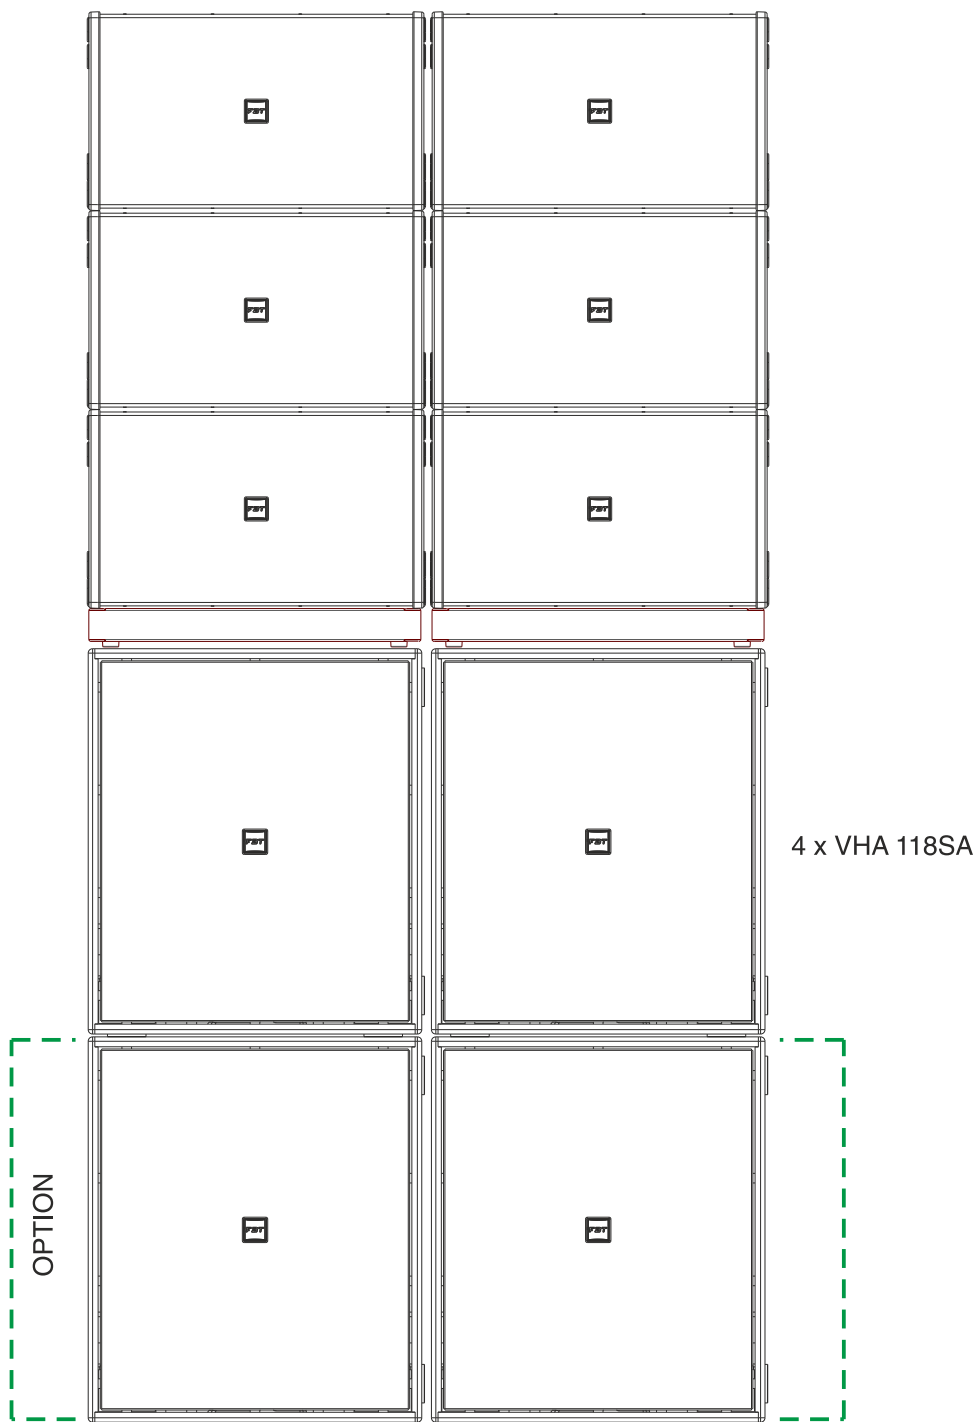

SYSTEM CONFIGURATION: 2 x VHA 406A + 1 x VHA 118SA

SYSTEM CONFIGURATION: 1 x VHA 406A + 1 x VHA 112SA + 1 x VHA 118SA (3 WAY)

RIGHT SIDE

Power: 8600W in total
135dB @ 1mt
110dB @ 22mt
240mq. with 700 people

Vertical Horizontal Line Array

Power: 11.000W in total
137dB @1mt
110dB @25mt
350mq. with 1000 people

SYSTEM CONFIGURATION: 2 x VHA 406A + 1 x VHA 112SA + 1 x VHA 118SA

RIGHT SIDE

HORIZON

Vertical Horizontal Line Array

Power: 32.600W in total
145dB @ 1mt
110dB @ 55mt
1500mq. with 4500 people

SYSTEM CONFIGURATION: 3 x VHA 406A + 3 x VHA 112SA + 4 x VHA 118SA (3 WAY)

RIGHT SIDE

3 x VHA 406A

3 x VHA 112SA

HORIZON

Vertical Horizontal Line Array

RIGHT SIDE

Max space 7,87 inch (20cm)

4 x VHA 406A

4 x VHA 112SA

STAGE

2 x VHA 118SA