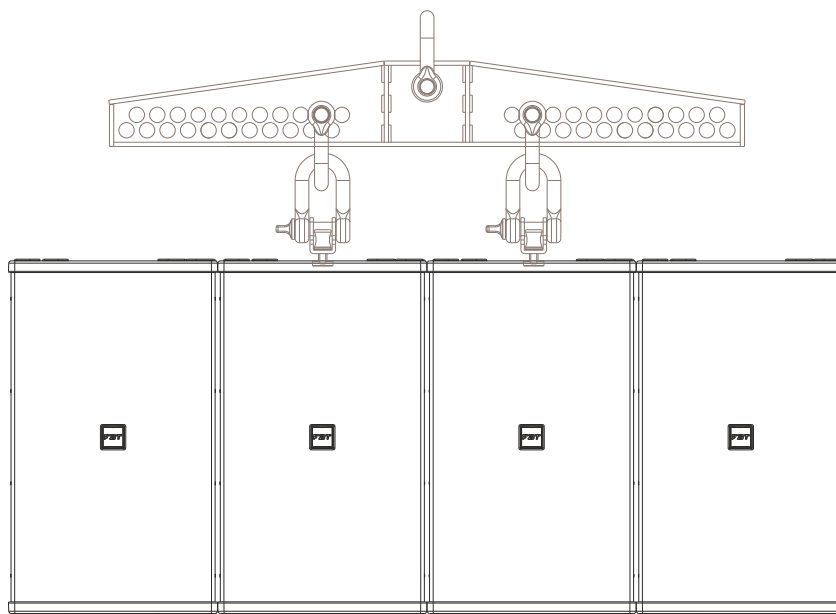

HORIZON

Vertical Horizontal Line Array

Power: 17.800W in total
142dB @1mt
110dB @40mt
800mq. with 2400 people

SYSTEM CONFIGURATION: 3 x VHA 406A + 1 x VHA 112SA + 2 x VHA 118SA

HORIZONTAL ARRAY

RIGHT SIDE