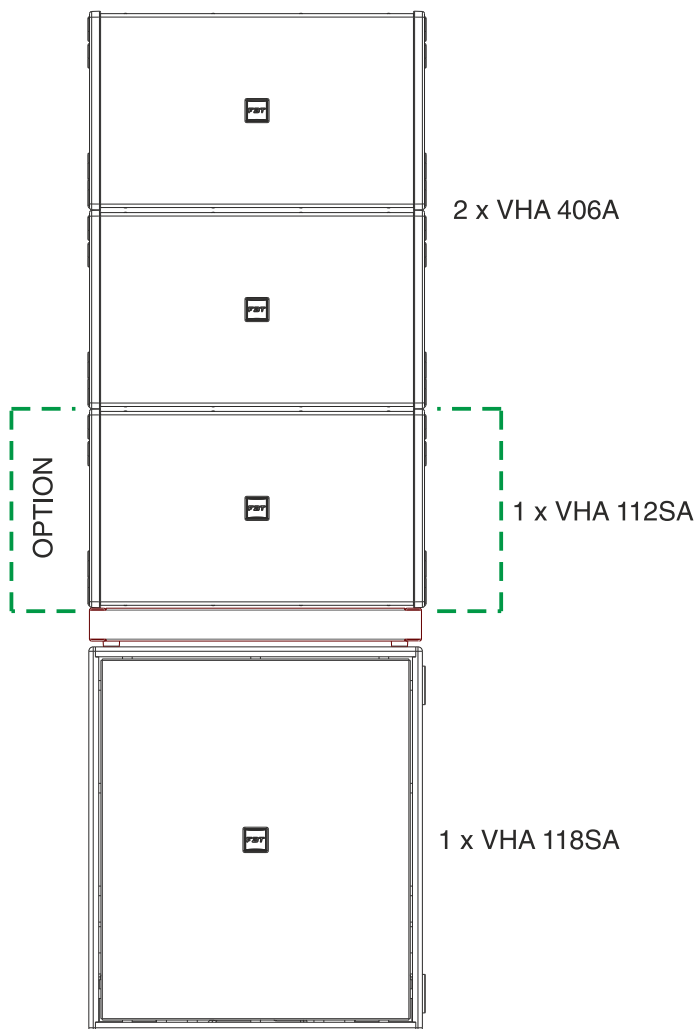

SYSTEM CONFIGURATION: 2 x VHA 406A + 1 x VHA 118SA

SYSTEM CONFIGURATION: 1 x VHA 406A + 1 x VHA 112SA + 1 x VHA 118SA (3 WAY)

RIGHT SIDE

Power: 8600W in total
135dB @ 1mt
110dB @ 22mt
240mq. with 700 people

2 x VHA 406A

1 x VHA 118SA

RIGHT SIDE

Power: 9200W in total
134dB @ 1mt
110dB @ 18mt
180mq. with 500 people

1 x VHA 406A

1 x VHA 112SA

1 x VHA 118SA

HORIZON

Vertical Horizontal Line Array

Power: 11.000W in total
137dB @1mt
110dB @25mt
350mq. with 1000 people

SYSTEM CONFIGURATION: 2 x VHA 406A + 1 x VHA 112SA + 1 x VHA 118SA

RIGHT SIDE

HORIZON

Vertical Horizontal Line Array

RIGHT SIDE

Max space 7,87 inch (20cm)

4 x VHA 406A

4 x VHA 112SA

STAGE

2 x VHA 118SA