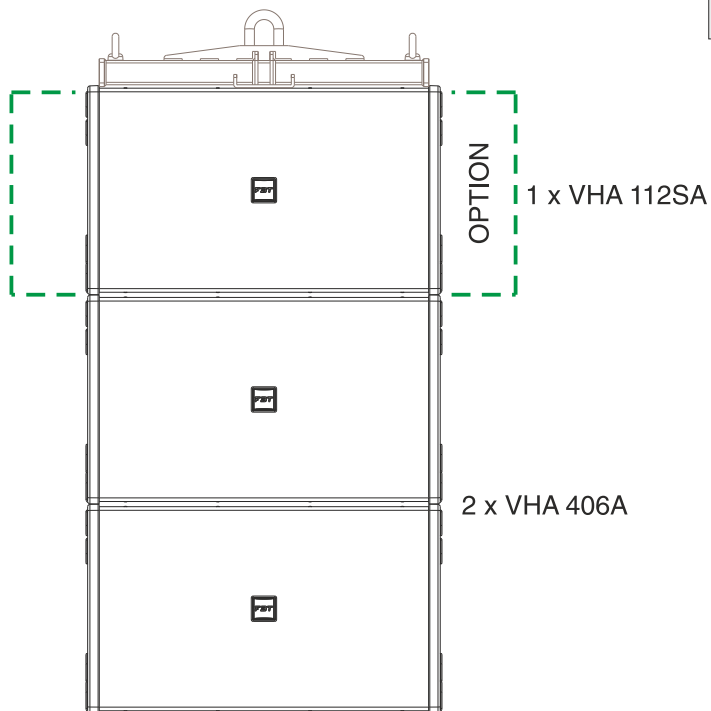

Power: 22.000W in total
140dB @ 1mt
100dB @ 50mt
1250mq. with 3700 people

SYSTEM CONFIGURATION: 2 x VHA 112SA + 4 x VHA 406A + 2 x VHA 118SA

RIGHT SIDE

2 x VHA 118SA

HORIZON

Vertical Horizontal Line Array

Power: 11.000W in total
137dB @1mt
110dB @25mt
350mq. with 1000 people

SYSTEM CONFIGURATION: 1 x VHA 112SA + 2 x VHA 406A + 1 x VHA 118SA

RIGHT SIDE

1 x VHA 118SA

HORIZON

Vertical Horizontal Line Array

Power: 17.800W in total
142dB @1mt
110dB @40mt
800mq. with 2400 people

SYSTEM CONFIGURATION: 3 x VHA 406A + 1 x VHA 112SA + 2 x VHA 118SA