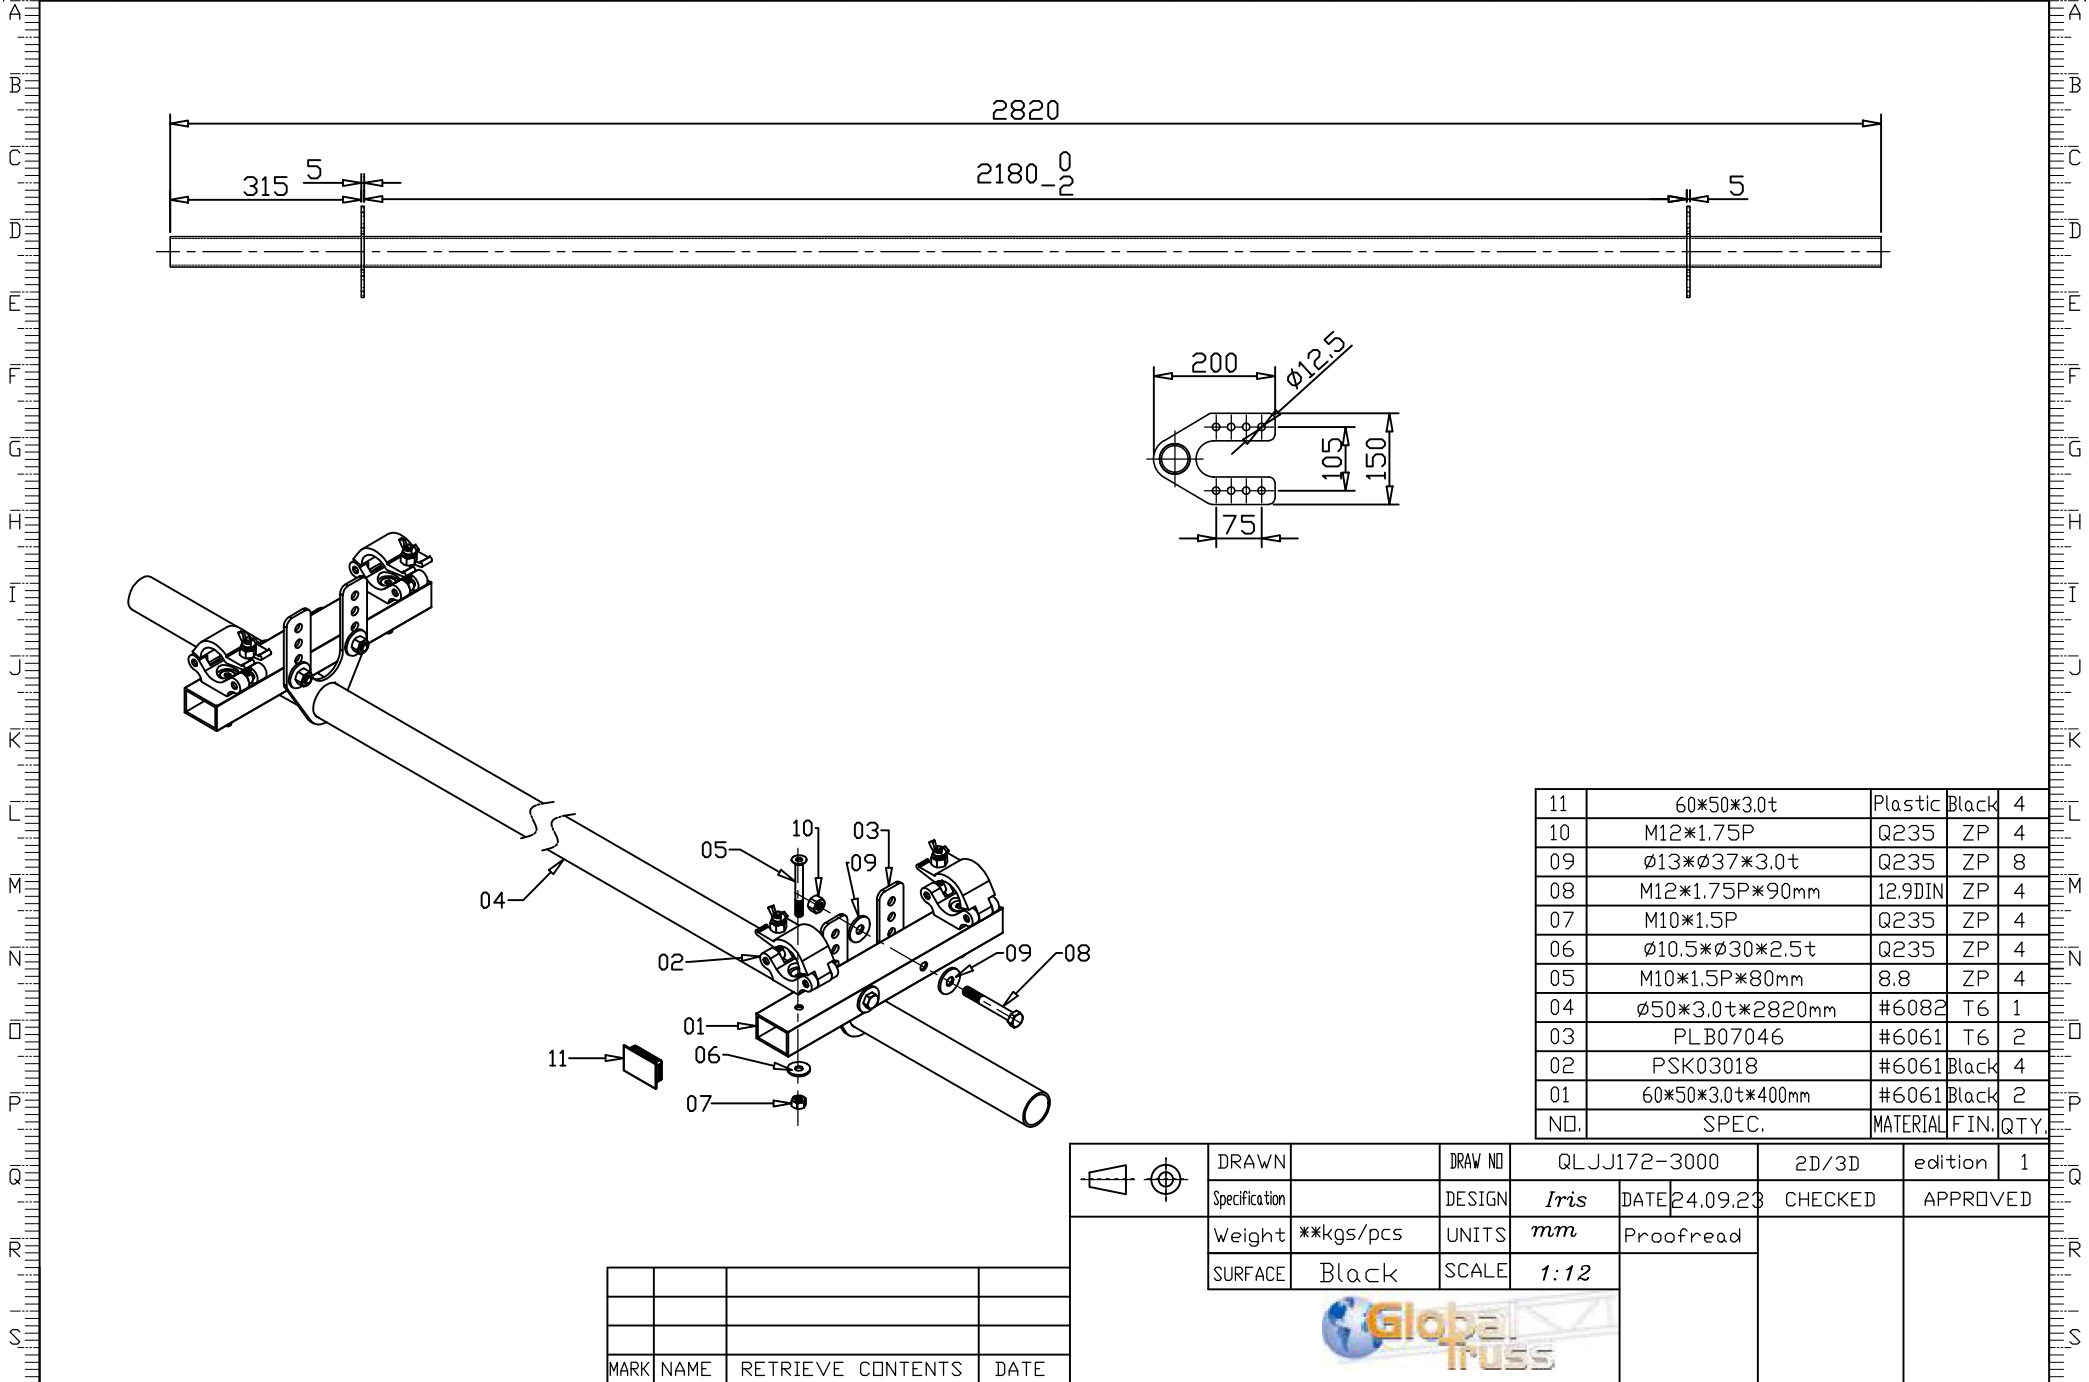

0 1 2 3 4 5 6 7 8 9 10 11 12 13 14 15 16 17 18 19 20 21 22 23 24 25 26 27

11	60*50*3.0t	Plastic	Black	4
10	M12*1.75P	Q235	ZP	4
09	Ø13*Ø37*3.0t	Q235	ZP	8
08	M12*1.75P*90mm	12.9DIN	ZP	4
07	M10*1.5P	Q235	ZP	4
06	Ø10.5*Ø30*2.5t	Q235	ZP	4
05	M10*1.5P*80mm	8.8	ZP	4
04	Ø50*3.0t*2820mm	#6082	T6	1
03	PLB07046	#6061	T6	2
02	PSK03018	#6061	Black	4
01	60*50*3.0t*400mm	#6061	Black	2
NO.	SPEC.	MATERIAL	FIN.	QTY.

	DRAWN		DRAW NO.	QLJJ172-3000	2D/3D	edition	1	
	Specification		DESIGN	Iris	DATE	24.09.23	CHECKED	APPROVED
	Weight	**kgs/pcs	UNITS	mm	Proofread			
	SURFACE	Black	SCALE	1:12				

MARK	NAME	RETRIEVE CONTENTS	DATE

0 1 2 3 4 5 6 7 8 9 10 11 12 13 14 15 16 17 18 19 20 21 22 23 24 25 26 27