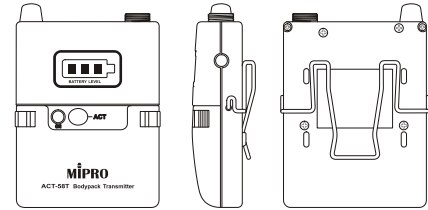

Microphone Capsules

MU-23	Omni-directional Headworn Microphone (beige, fixed connector)
MU-23d	Omni-directional Headworn Microphone (beige, detachable cont)
MU-210	Uni-directional Headworn Microphone (beige, fixed connector)
MU-210d	Uni-directional Headworn Microphone (beige, detachable cont.)
MU-53L | MU-53LS	Uni-directional Lavalier Microphone (black | beige)
MU-55L | MU-55LS	Omni-directional Lavalier Microphone (black | beige)
MU-53HN	Uni-directional Headworn Microphone (black | beige)
MU-55HN	Omni-directional Headworn Microphone (black | beige)
VM-10L	Violin/Viola Microphone Set
VM-10C	Cello Microphone Set
VM-10D	Double Bass Microphone Set
CM-10E	Erhu Microphone Set