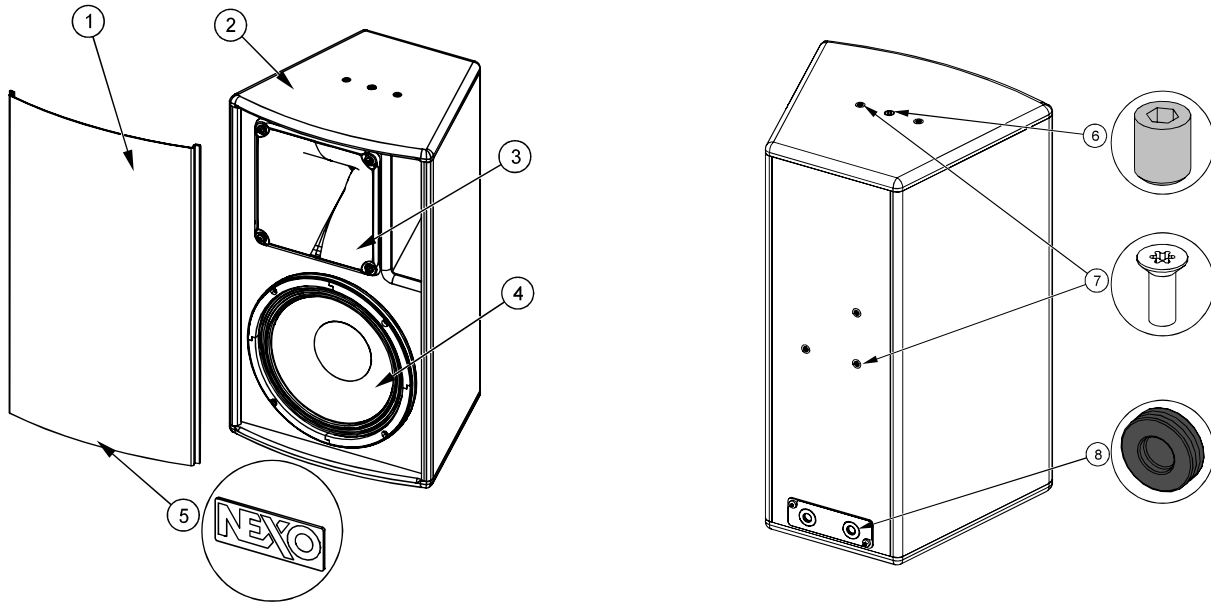

Spare parts

MARK	QUANTITY	REFERENCE	DESIGNATION
1	1	05EPS10-UA	Complete grille Black
2	1	05EBEPS10	Cabinet Black
3	1	05NH14-16R/K	HF diaphragm (with screws)
4	1	05HPB10N	HP 10" complete (with screws)
	1	05HPB10NR/K	Recone Kit 10" (with screws)
5	1	05LOGNEXO3	Logo NEXO
6	2	05VXTSTHC1012	HEADLESS Screw M10x12 Black (x10)
7	7	05VXTCFX616N	VXFX 6x16 Black (x10)
8	2	05PASF-DG9E1	Grommet DG11