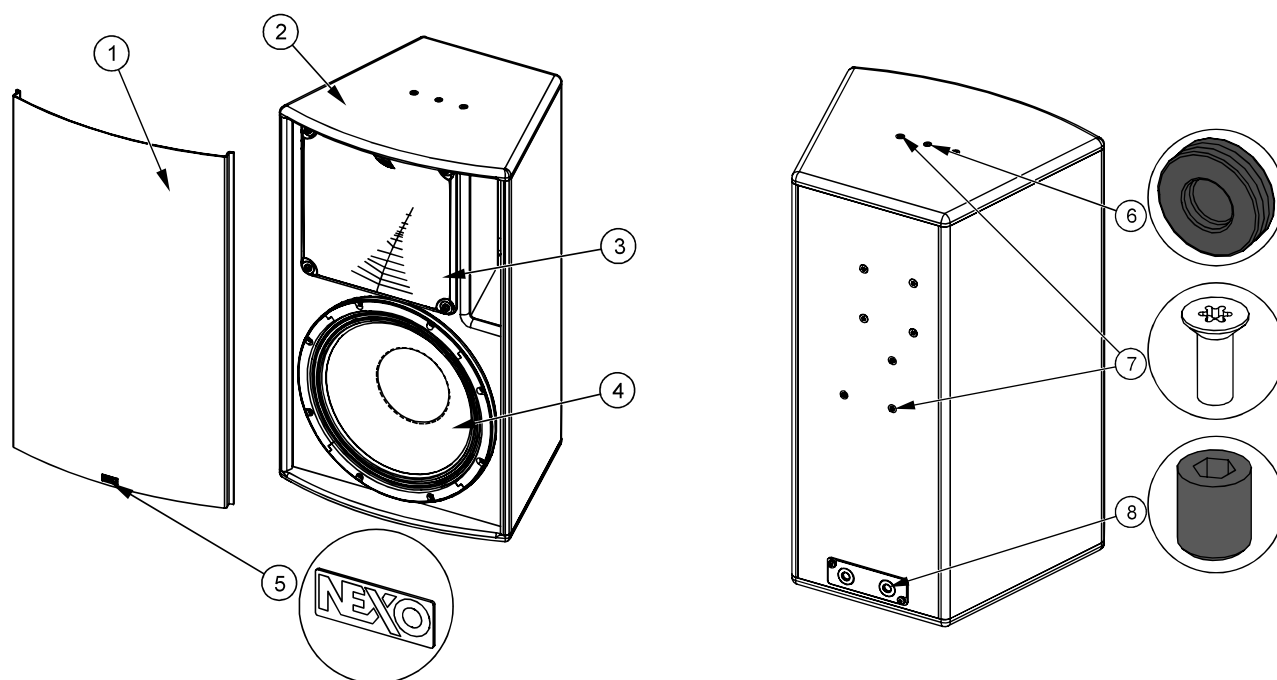

MAINTENANCE

Spare parts

MARK	QUANTITY	REFERENCE	DESIGNATION
1	1	05EPS12-UA	ePS12 complete grille Black
2	1	05EBEPS12	ePS12 Empty cabinet Black
3	1	05PAVEPS12	ePS12 Horn sub-assembly
	1	05HPADE250-16	DE250 Driver HF 16 ohm
	1	05NH25-16R/K	DE250-16 diaphragm (with screws)
4	1	05HPB12ND8	Bass driver 12" neodymium 8 ohms (with screws)
	1	05HPB12ND8R/K	Recone Kit for HPB12ND8 (with screws)
5	1	05LOGNEXO3	Logo NEXO
6	2	05VXTSTHC1012	HEADLESS Screw M10x12 Black (x10)
7	7	05VXTCFX616N	VXFX 6x16 Black (x10)
8	2	05PASF-DG9E1	Grommet DG11 Ø15.5mm (x2)