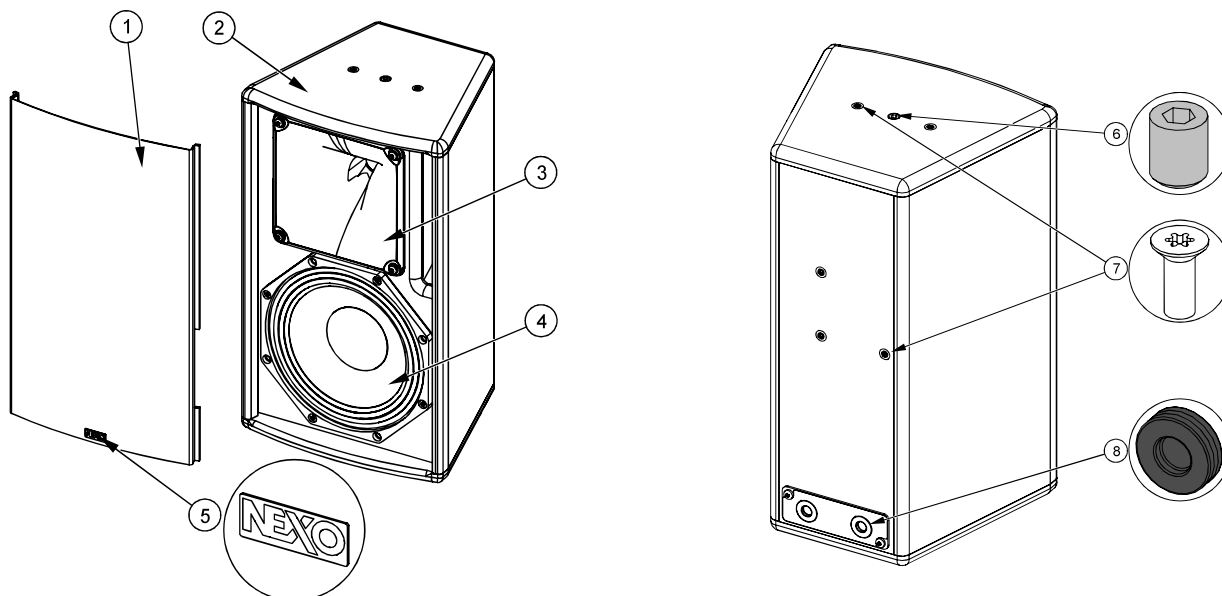

MAINTENANCE

Spare parts

MARK	QUANTITY	REFERENCE	DESIGNATION
1	1	05EPS8-UA	Complete grille Black
2	1	05EBEPS8	Cabinet Black
3	1	05NH14-16R/K	HF diaphragm
4	1	05HPB-8ND	HP 8" complete
	1	05N8ND1.0R/K	Recone Kit 8"
5	1	05LOGNEXO3	Logo NEXO
6	2	05VXTSTHC1012	HEADLESS Screw M10x12 Black (x10)
7	7	05VXTCFX616N	VXFX 6x16 Black (x10)
8	2	05PASF-DG9E1	Grommet DG11