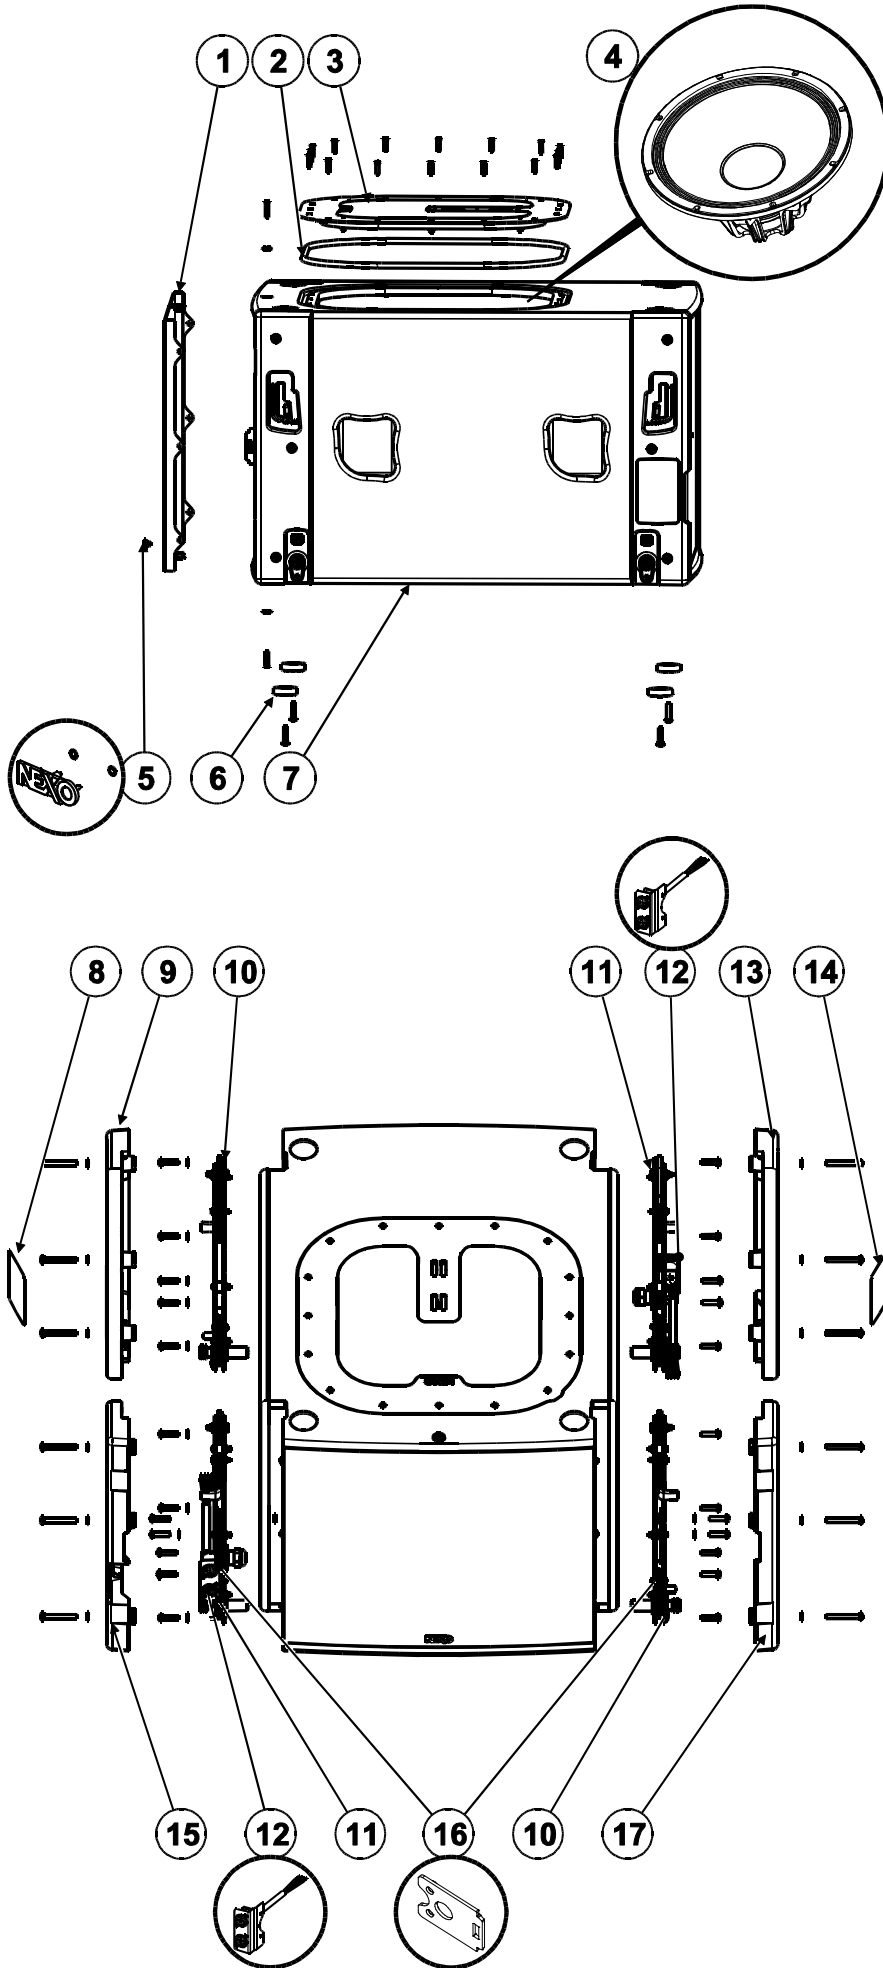

5.3 **MSUB15**

MARK	QUANTITY	PART NUMBER	DESIGNATION
1	1	05MSUB15-UA	Complete grille touring Black (with fasteners)
	1	05MSUB15-UAPW	Complete grille touring White (with fasteners)
2	1	05JNEOTPMS15	Gasket cover
3	1	05TRAPMS15	Black trap (with screws)
	1	05TRAPMS15-PW	White trap (with screws)
4	1	05HPB15NF-078	15" Driver (with screws)
	1	05HPB15NF-078R/K	Recone kit HPB15NF (with screws)
5	1	05LOGNEXO12	NEXO Logo (with 2x starlock)
6	4	05FTCC38X10	Plastic pad 38x10 (with screw)
7	1	05EBMSUB15	Empty cabinet Black (with fasteners)
	1	05EBMSUB15-PW	Empty cabinet White (with fasteners)
8	1	05LEXMS15WAR	Lexan warning
9	1	05MS15CATARL	Bumper RL Black (with fasteners)
	1	05MS15CATAR-PW	Bumper RL White (with fasteners)
10	2	05MS15RIG1	Rigging A Black (with fasteners)
	2	05MS15RIG1-PW	Rigging A White (with fasteners)
11	2	05MS15RIG2	Rigging B Black (with fasteners)
	2	05MS15RIG2-PW	Rigging B White (with fasteners)
12	2	05MS15-FPA	Connection plate complete Black (with fasteners)
	2	05MS15-FPA-PW	Connection plate complete White (with fasteners)
13	1	05MS15CATARR	Bumper RR Black (with fasteners)
	1	05MS15CATARR-PW	Bumper RR White (with fasteners)
14	1	05LEXSUB15	Lexan MSUB15
15	1	05MS15CATAVL	Bumper FL Black (with fasteners)
	1	05MS15CATAVL-PW	Bumper FL White (with fasteners)
16	2	05AMPMS15	Wheelboard attachment Black (with fasteners)
	2	05AMPMS15-PW	Wheelboard attachment White (with fasteners)
17	1	05MS15CATAVR	Bumper FR Black (with fasteners)
	1	05MS15CATAVR-PW	Bumper FR White (with fasteners)