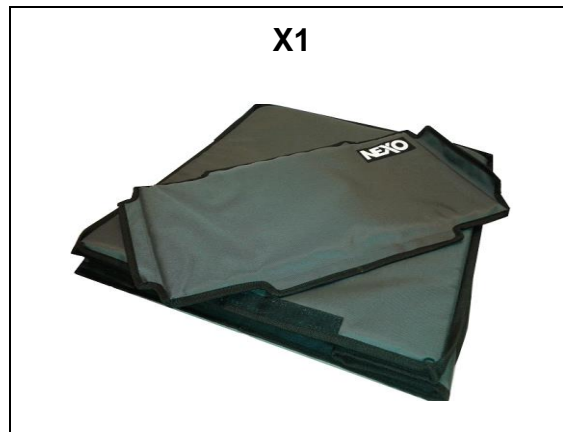

IDS110t Cover

Contents:

Weight: 1.4 kg / 3.1 lb