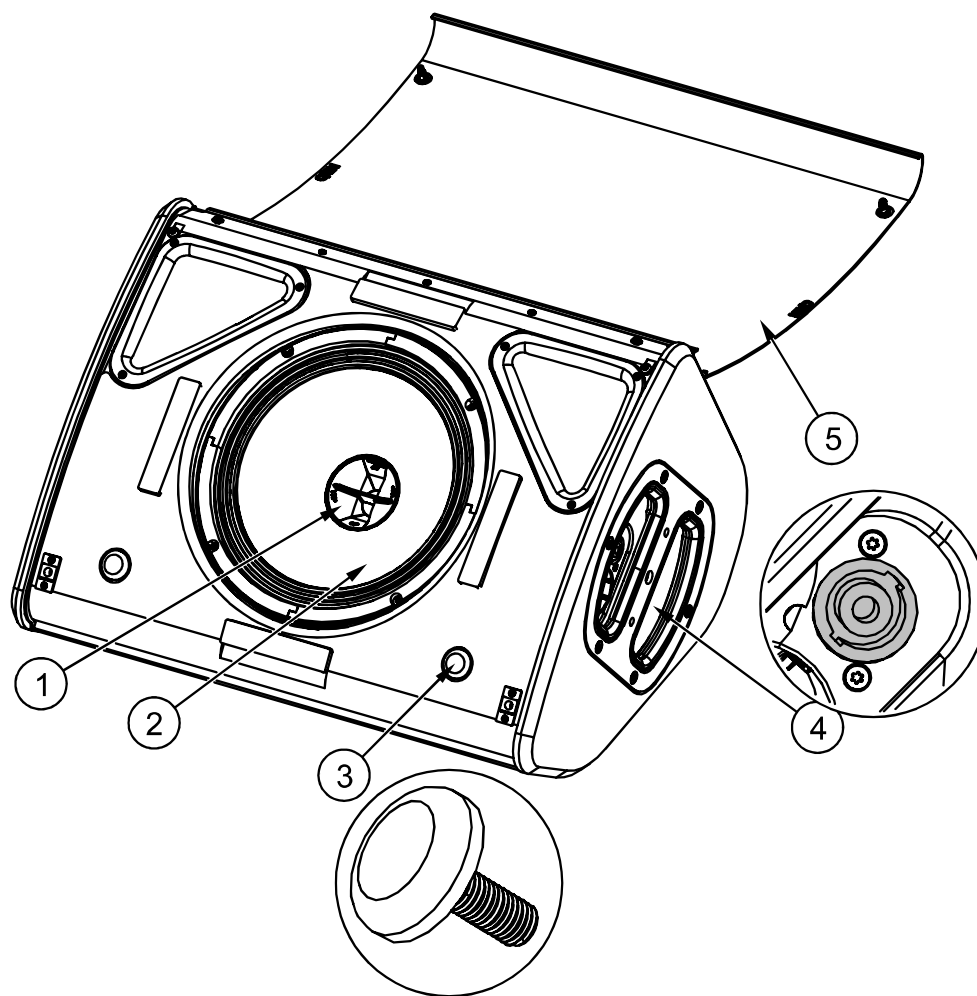

MAINTENANCE

Spare parts

MARK	QUANTITY	REFERENCE	DESIGNATION
1	1	05PAVB10-100-100	HORN 100°-100°
	1	04PNT-P10FLG11060	HORN 110°-60°
2	1	05HPC10	P10 driver complete (with screws)
	1	05HPC10R/K	Recone Kit 10" (with screws)
	1	05NHP10R/K	HF diaphragm (with screws)
3	2	05RUBGRD01	Plastic Pad Black
	2	05RUBGRD01-PW	Plastic Pad White
4	2	05SPK01	Speakon NL4 complete (with screws)
5	1	05P10UA	Complete grille Touring Black (with fasteners)
	1	05P10UA-PW	Complete grille Touring White (with fasteners)
	1	05P10UA-I	Complete grille Instal Black (with fasteners)
	1	05P10UA-IPW	Complete grille Instal White (with fasteners)