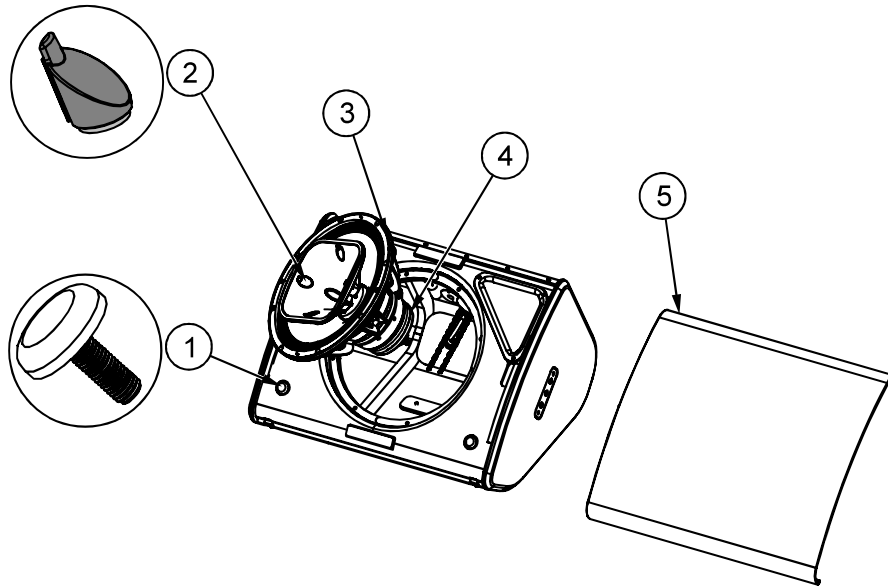

MAINTENANCE

Spare parts

MARK	QUANTITY	REFERENCE	DESIGNATION
1	2	05RUBGRD01	Plastic Pad Black
	2	05RUBGRD01-PW	Plastic Pad White
2	4	05CAPB01	HF cap black
	4	05CAPB01-PW	HF cap White
3	1	05HPC12	P12 driver complete (with screws)
	1	05HPC12R/K	Recone Kit 12" (with screws)
4	1	05NHP12R/K	HF diaphragm (with screws)
5	1	05P12UA-I	Complete grille Instal Black (with fasteners)
	1	05P12UA-IPW	Complete grille Instal White (with fasteners)