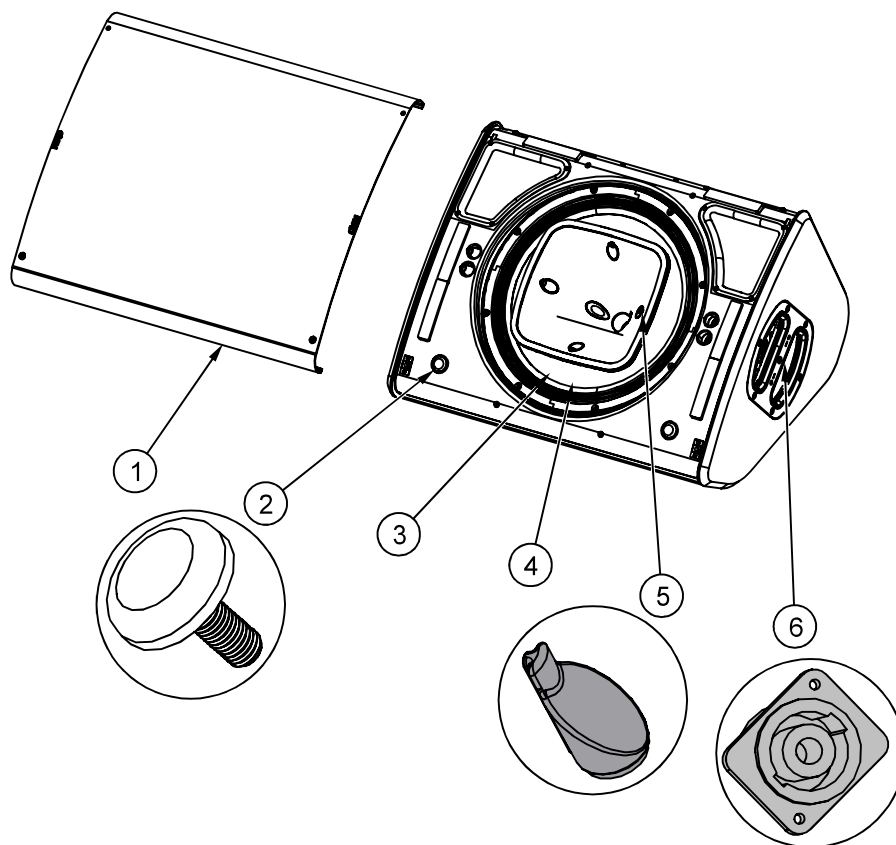

Spare parts

MARK	QUANTITY	REFERENCE	DESIGNATION
1	1	05P15UA	Complete grille Touring Black (with fasteners)
	1	05P15UA-PW	Complete grille Touring White (with fasteners)
	1	05P15UA-I	Complete grille Instal Black (with fasteners)
	1	05P15UA-IPW	Complete grille Instal White (with fasteners)
2	2	05RUBGRD01	Plastic Pad Black
	2	05RUBGRD01-PW	Plastic Pad White
3	1	05HPC15	P15 driver complete (with screws)
	1	05HPC15R/K	Recone Kit 15" (with screws)
4	1	05NHP15R/K	HF diaphragm (with screws)
5	4	05CAPB01	HF cap black
	4	05CAPB01-PW	HF cap White
6	2	05SPK01	Speakon NL4 complete (with screws)