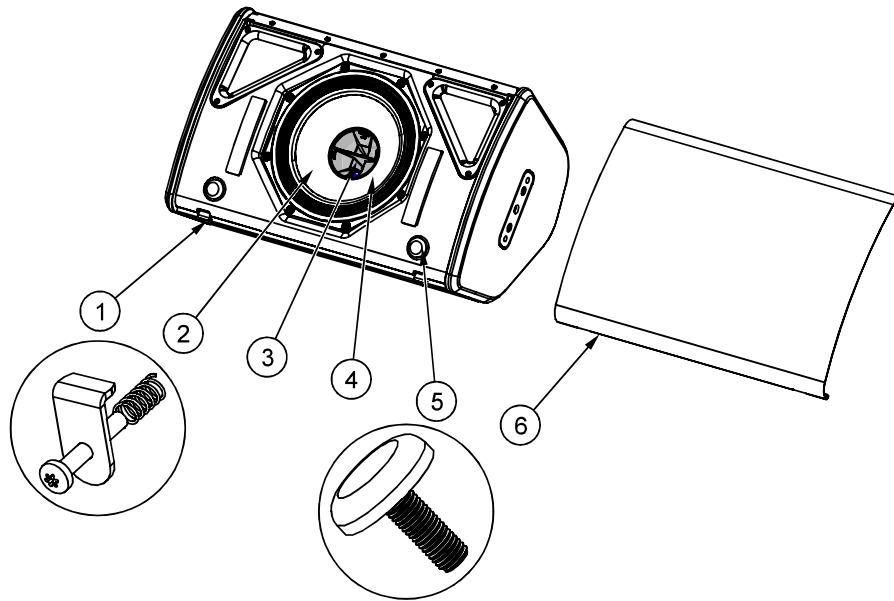

Spare parts

MARK	QUANTITY	REFERENCE	DESIGNATION
1	2	05GRIDFIX1	Grid Hook Black
	2	05GRIDFIX1-PW	Grid Hook White
2	1	05HPC8	P8 driver complete (with screws)
	1	05HPC8R/K	Recone Kit 8" (with screws)
3	1	05PAV8-100-100	HORN 100°-100°
	1	04PNT-P8FLG11060	HORN 110°-60°
4	1	05NHP8R/K	HF diaphragm (with screws)
5	2	05RUBGRD01	Plastic Pad Black
	2	05RUBGRD01-PW	Plastic Pad White
6	1	05P8UA-I	Complete grille Instal Black (with fasteners)
	1	05P8UA-IPW	Complete grille Instal White (with fasteners)