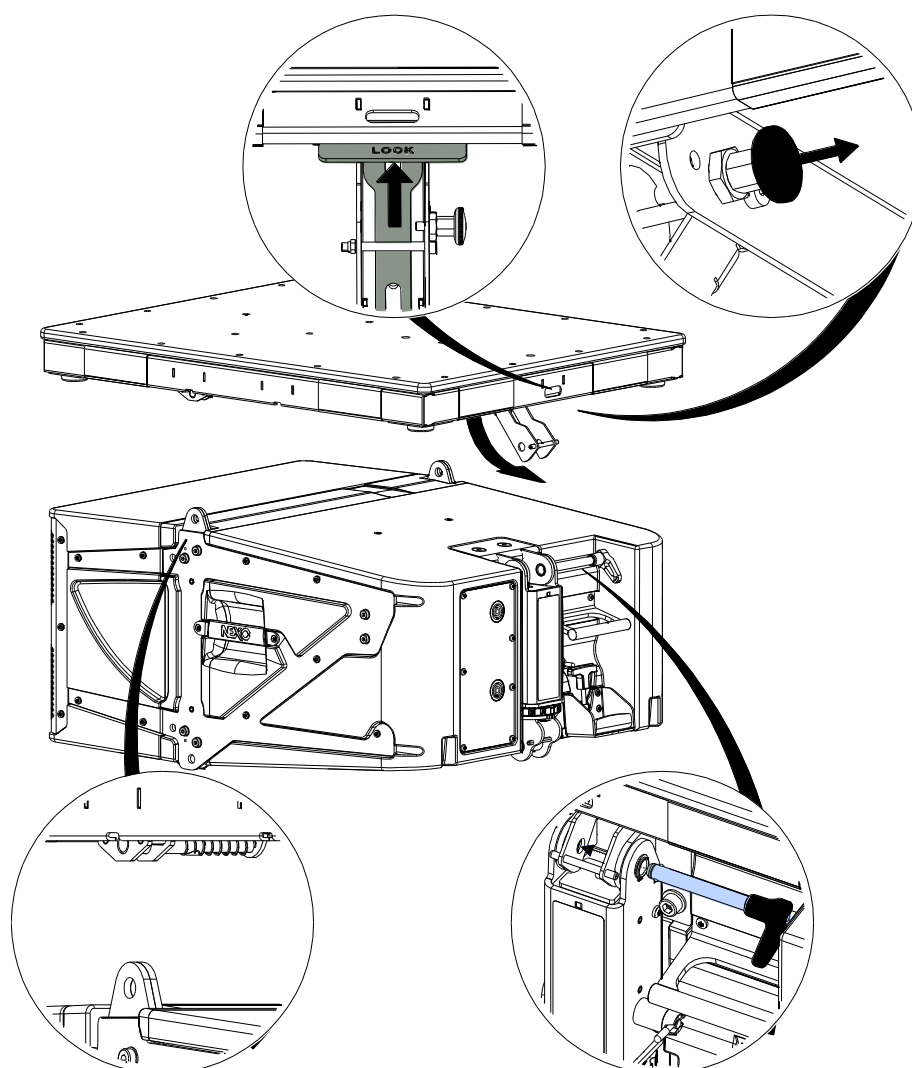

Dolly Roof

Contents:

Weight: 13 kg / 29 lb

Dimensions:

User instructions :

- Pull the latch to unlock the stand.
- Pull the handle to unlock the side latches.
- Position DROOF on the cabinet, release the handle to lock.
- Insert the quick release pin to lock the rear point.