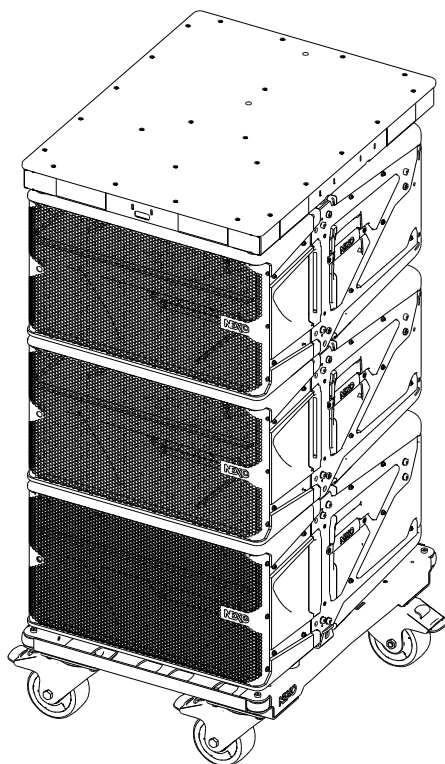

Dolly Roof

Contents:

Weight: 13 kg / 29 lb

Dimensions:

User instructions :

- Pull the latch to unlock the stand.
- Pull the handle to unlock the side latches.
- Position DROOF on the cabinet, release the handle to lock.
- Insert the quick release pin to lock the rear point.