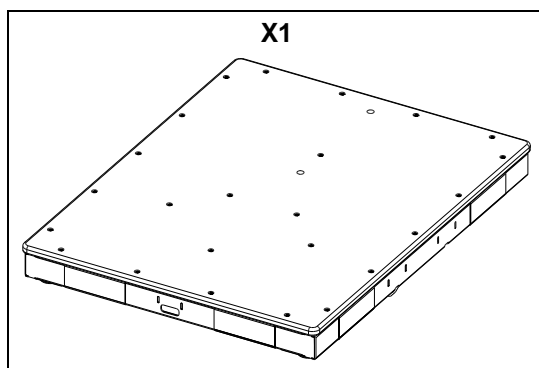

Dolly Roof

Contents:

Weight: 13 kg / 29 lb

Dimensions:

User instructions :

- Pull the latch to unlock the stand.
- Pull the handle to unlock the side latches.
- Position DROOF on the cabinet, release the handle to lock.
- Insert the quick release pin to lock the rear point.