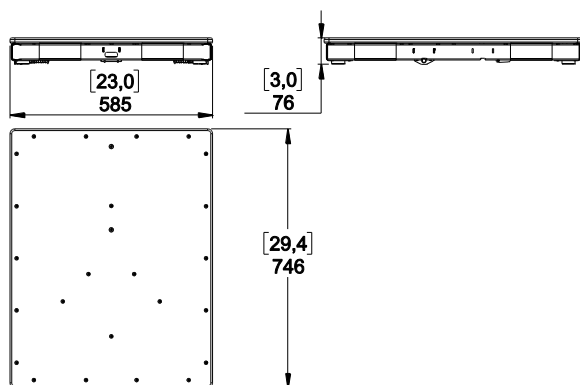

Dolly Roof

Contents:

Weight: 13 kg / 29 lb

Dimensions:

User instructions :

- Pull the latch to unlock the stand.
- Pull the handle to unlock the side latches.
- Position DROOF on the cabinet, release the handle to lock.
- Insert the quick release pin to lock the rear point.