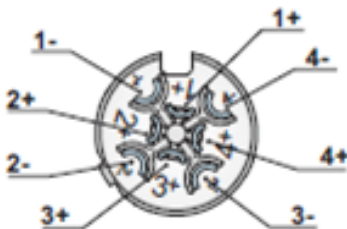

Speakon Cable 8x4mm² – 0.75M

Contents:

Weight: 0.6 kg / 1.3 lb

Wiring:

2x Neutrik NLT8FX Black

Length : 0.75 meter / 29.5 in