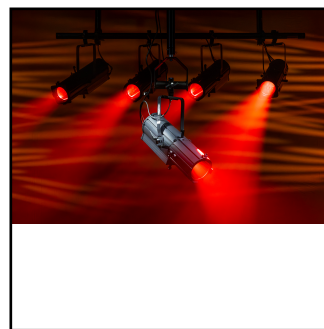

34035

Showtec Act Profile 150W RGBAL

*Compact 150 W RGBAL Theatre
LED Profile*

EAN: 8717748606808

The Showtec ACT Profile 150 RGBAL is a compact 150-watt RGBAL LED profile with high CRI and silent operation, suitable for theatrical applications, schools, museums, and exhibitions. It projects a bright, hard-edged beam of light within a 23° - 46° manually adjustable zoom range. The ACT Profile 150 RGBAL can be controlled via DMX, RDM, and it is equipped with one knob for manual colour and dimmer control. It comes with 5 design gobos and a four-blade shutter system, allowing you to add the proper intensity of light where it's needed.

Special features:

- 150 W RGBAL LED with high CRI for accurate colour rendering
- Suitable for theatrical applications, museums, and exhibitions
- Manually adjustable zoom, and shutters
- Hard-edged field of light
- Filter frame included