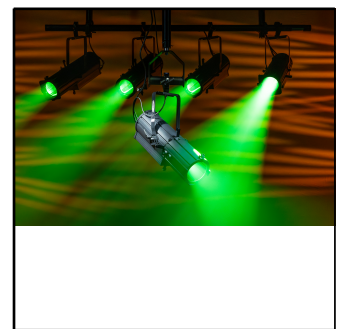

34035

Showtec Act Profile 150W RGBAL

*Compact 150 W RGBAL Theatre
LED Profile*

EAN: 8717748606808

The Showtec ACT Profile 150 RGBAL is a compact 150-watt RGBAL LED profile with high CRI and silent operation, suitable for theatrical applications, schools, museums, and exhibitions. It projects a bright, hard-edged beam of light within a 23° - 46° manually adjustable zoom range. The ACT Profile 150 RGBAL can be controlled via DMX, RDM, and it is equipped with one knob for manual colour and dimmer control. It comes with 5 design gobos and a four-blade shutter system, allowing you to add the proper intensity of light where it's needed.

Special features:

- 150 W RGBAL LED with high CRI for accurate colour rendering
- Suitable for theatrical applications, museums, and exhibitions
- Manually adjustable zoom, and shutters
- Hard-edged field of light
- Filter frame included