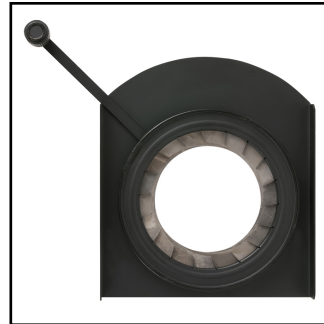

33076

Showtec Iris for Performer

*18-leaf Iris for Performer Fixtures*

EAN: 8717748387738

The Showtec Iris for Performer is a reliable 18-leaf iris, suitable for all Performer Profile fixtures, except for the Performer Profile Mini and IP fixtures. It will fit on the Profile 600 LED MKIII, 600 DDT, 650 Q5 and 600 Q4.

**Special features:**

- Strong 18 leaf iris
- Suitable for Performer ellipsoidal-style fixture
- Doesn't fit on Profile Mini and Profile IP fixtures

### Mechanical Specifications

Height (mm)	138 mm
Width (mm)	121 mm
Depth (mm)	12.2 mm
Weight	0.237 kg
Material	Metal
Colour	Black