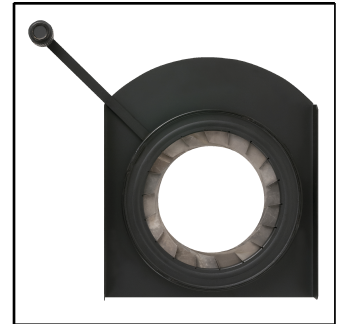

33076

Showtec Iris for Performer

*18-leaf Iris for Performer Fixtures*

EAN: 8717748387738

The Showtec Iris for Performer is a reliable 18-leaf iris, suitable for all Performer Profile fixtures, except for the Performer Profile Mini and IP fixtures. It will fit on the Profile 600 LED MKIII, 600 DDT, 650 Q5 and 600 Q4.

**Special features:**

- Strong 18 leaf iris
- Suitable for Performer ellipsoidal-style fixture
- Doesn't fit on Profile Mini and Profile IP fixtures

### Mechanical Specifications

Height (mm)	138 mm
Width (mm)	121 mm
Depth (mm)	12.2 mm
Weight	0.237 kg
Material	Metal
Colour	Black