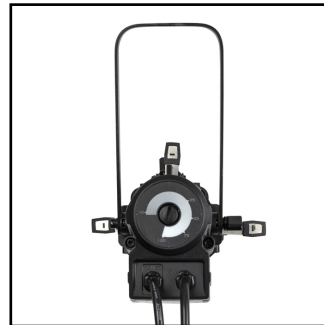

33090

Showtec Performer Profile Mini

*20 W Warm White Theatre LED
ellipsoidal - 3200 K*

EAN: 8717748463845

The Showtec Performer Profile Mini 3200 K is a 20 watt Warm White COB LED ellipsoidal with high CRI and silent operations, suitable for theatrical applications. It projects a hard-edge precisely focused light. The Performer Profile Mini 3200 K features a 0 - 100 % DMX dimmer function and has optional 19° - 36° fixed and zoom lenses and gobo holders for zooming, dimming and shaping the output to your desired projection.

Please note that a Shutter Barrel is needed for mounting the lens onto a Performer Profile Mini fixture.

Special features:

- 20 W Warm White COB LED ellipsoidal
- Suitable for theatrical and studio applications
- DMX dimmer function
- Silent operation
- Hard edge, precisely focused field of light

Specifications:

Source

Light Source Type	LED
Light Source Quantity	1
Light Source Power	20 W
LED Colour Type	WW
Drive Current	0.5 A
Luminous Flux (Total)	1500 lm
Maximum CCT	3200 K

Control and Programming

Mechanical Specifications

Length (mm)	345 mm
Width (mm)	130 mm
Height (mm)	231 mm
Weight	1.3 kg
IP Rating	IP20 (indoor use only)
Housing	Aluminium die-cast
Colour	Black

Product Properties

Cooling	Convection
---------	------------