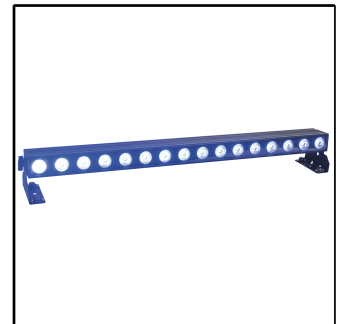

41308

Showtec Pixelbar 16Q6

Indoor RGBWA-UV light bar

EAN: 8717748483577

The Showtec Pixel Bar 16Q6 is a cost-effective LED bar with 16x 6-in-1 RGBWA-UV LEDs. In order to ensure complete control, this batten offers full pixel control in 101 channel mode to create beautiful colour flows, but can also be controlled in 6, 8, 12 and 96 HSV & HSI modes for more basic use. With the RGBWA-UV LEDs, it is possible to create both saturated and pastel colours. The UV colour makes the Pixel Bar suitable for special FX in combination with UV colours. A clear LCD display with an intuitive menu structure makes setting up as easy as ABC. Multiple mounting positions make rigging easy, allowing creative setups.

Mechanical Specifications

Length (mm)	1047 mm
Width (mm)	136 mm
Height (mm)	146.5 mm
Weight	6.5 kg
IP Rating	IP20 (indoor use only)
Housing	Aluminium
Colour	Black

Product Properties

Cooling	Convection
---------	------------