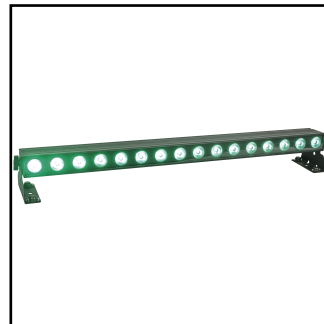

41308

Showtec Pixelbar 16Q6

Indoor RGBWA-UV light bar

EAN: 8717748483577

The Showtec Pixel Bar 16Q6 is a cost-effective LED bar with 16x 6-in-1 RGBWA-UV LEDs. In order to ensure complete control, this batten offers full pixel control in 101 channel mode to create beautiful colour flows, but can also be controlled in 6, 8, 12 and 96 HSV & HSI modes for more basic use. With the RGBWA-UV LEDs, it is possible to create both saturated and pastel colours. The UV colour makes the Pixel Bar suitable for special FX in combination with UV colours. A clear LCD display with an intuitive menu structure makes setting up as easy as ABC. Multiple mounting positions make rigging easy, allowing creative setups.

Special features:

- RGBWA-UV LEDs
- Individual Pixel Control
- DMX and Art-Net Control
- Brackets included

Specifications:

Source

Light Source Type	LED
Light Source Quantity	16
Light Source Power	10 W
LED Colour Type	RGBWAUV
Refresh Rate	12000 Hz
Luminous Flux (Total)	4020 lm

Mechanical Specifications

Length (mm)	1047 mm
Width (mm)	136 mm
Height (mm)	146.5 mm
Weight	6.5 kg
IP Rating	IP20 (indoor use only)
Housing	Aluminium
Colour	Black

Product Properties

Cooling	Convection
---------	------------