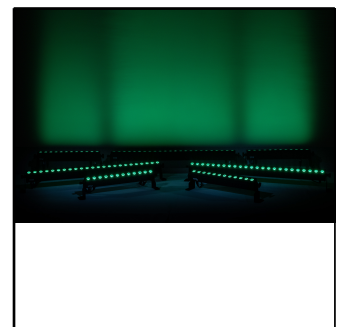

41274

Showtec Sonus Bar 8B

RGBW light bar - battery-powered

EAN: 8717748588449

The Showtec Sonus Bar 8B is a battery-powered light bar with 24 RGBW LEDs of 2 W each. The battery lasts 4.5 hours at maximum output, but longer in typical use (which is not all LEDs on 100%). The LEDs can be controlled in up to 8 sections via up to 38 DMX channels. It also features a high-quality sound-controlled mode, which is useful in many occasions and for professionals and beginners alike. It can also work in stand-alone mode with built-in programs, manual settings, in master/slave mode and it supports RDM. The Showtec Sonus Bar 8B is convection-cooled, so it is completely silent in operation.

Special features:

- 24 RGBW LEDs
- Up to 8 controllable sections
- Battery-powered
- DMX/RDM, built-in program, sound, manual and master/slave modes
- Silent convection cooling

Specifications:

Source

Light Source Type	LED
Light Source Quantity	24
Light Source Power	2 W
LED Colour Type	RGBW
Refresh Rate	1000 Hz
Luminous Flux (Total)	924 lm