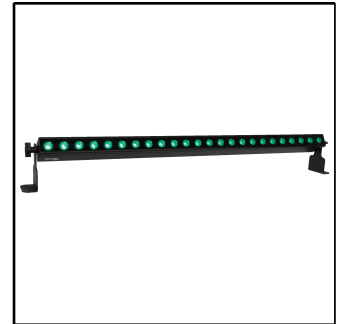

41274

Showtec Sonus Bar 8B

RGBW light bar - battery-powered

EAN: 8717748588449

The Showtec Sonus Bar 8B is a battery-powered light bar with 24 RGBW LEDs of 2 W each. The battery lasts 4.5 hours at maximum output, but longer in typical use (which is not all LEDs on 100%). The LEDs can be controlled in up to 8 sections via up to 38 DMX channels. It also features a high-quality sound-controlled mode, which is useful in many occasions and for professionals and beginners alike. It can also work in stand-alone mode with built-in programs, manual settings, in master/slave mode and it supports RDM. The Showtec Sonus Bar 8B is convection-cooled, so it is completely silent in operation.

Special features:

- 24 RGBW LEDs
- Up to 8 controllable sections
- Battery-powered
- DMX/RDM, built-in program, sound, manual and master/slave modes
- Silent convection cooling

Specifications:

Source

Light Source Type	LED
Light Source Quantity	24
Light Source Power	2 W
LED Colour Type	RGBW
Refresh Rate	1000 Hz
Luminous Flux (Total)	924 lm

Optical

Beam Angle (Horizontal)	16.4°
Beam Angle (Vertical)	11.3°

Battery

Battery Type	Lithium ion
Battery Voltage	14.8 V
Capacity	5.2 Ah
Runtime @Full	3.5 h
Charging Time	3 h

Control and Programming

Control Mode	Built-in Program / DMX / Manual / Master Slave / Remote / RDM / Sound
DMX Channels	4 / 6 / 10 / 32 / 34 / 38
Protocols	DMX / RDM
Display	7-segment